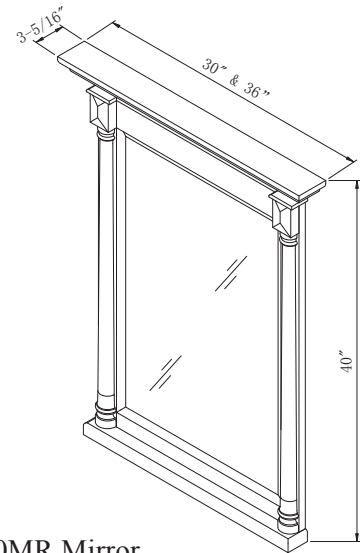

Designed to fit seamlessly into today's relaxed home styles, the Neeson Collection sets the stage for a relaxed, yet refined interior design statement for the bath.

Features Include:

- * Architectural design features
- * Column pilasters
- * Tapering feet with adjustable levelers
- * Matching mirror with arched beveled glass
- * Accenting dark toned decorative hardware
- * Rich detailed finish with hand accents and texture