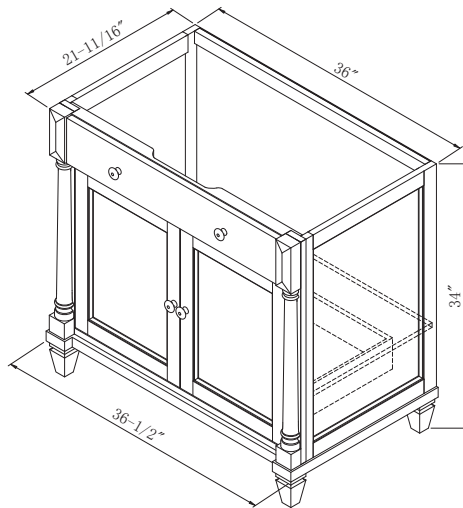

NS3621D Vanity
1 x Drawer