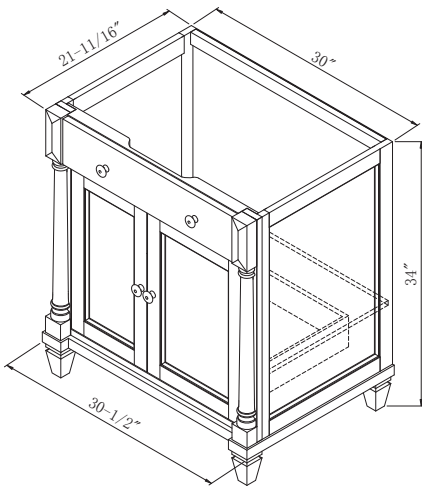

NS3021D Vanity
1 x Drawer