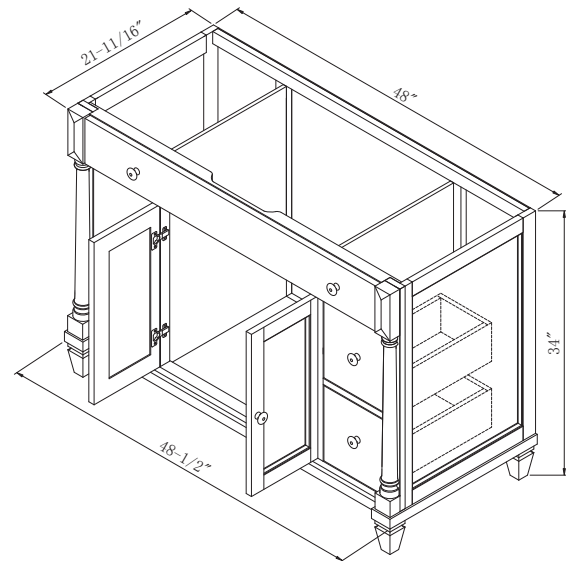

NS4821D Vanity
4 x Drawers

The Neeson Collection is a refined, yet casual bath furnishings collection that is on-trend with today's interior design styles. Featuring antique design themes, the cabinets are finished in our Rich Umber finish that is hand detailed and textured.

Crafted from select hardwood solids and veneers, the collection features tapering feet, column corner posts, and a matching portrait mirror. Each piece is designed to provide the utmost in style, storage, and durability.

Sagehill Designs

by
Sunny Wood Company

Note: Printed finish representations are for general reference only.
Contact your dealer to view actual finish samples.
Copyright 2015: Sagehill Designs. All rights reserved.