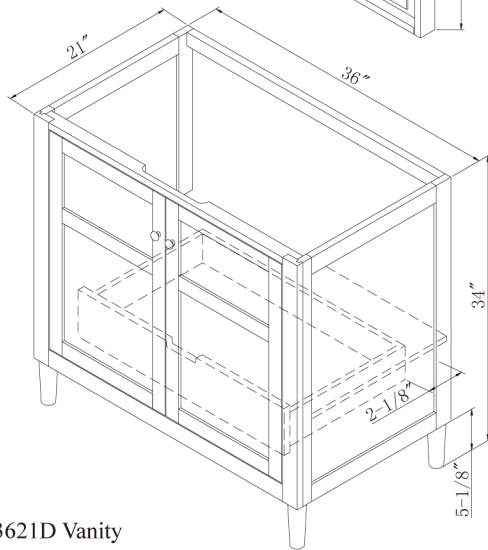

Harper Features: Clean design lines, solid wood drawers with dovetail joinery, framed doors and side panels, “floating” mirror in rectangular frame, soft-close door mechanisms, ample interior storage, and tapering feet with adjustable levelers.

HP3038MR Mirror

HP3621D Vanity

Metro Gray Features: Open design for storage and display, solid wood drawer boxes with dovetail joints, full-extension drawer slides, tapering feet with adjustable levelers.