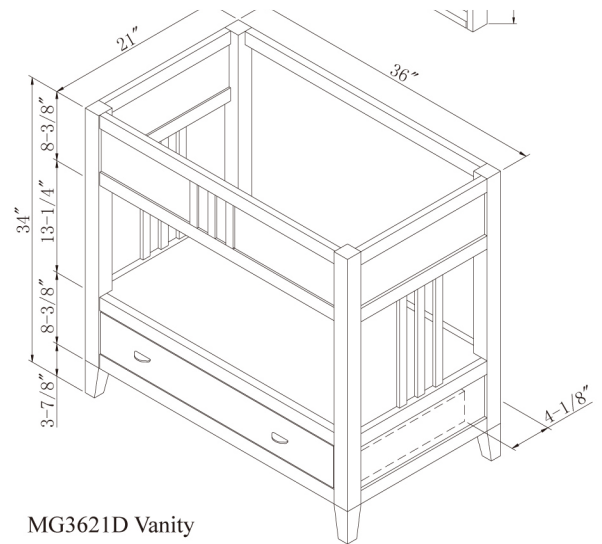

Harper Features: Clean design lines, solid wood drawers with dovetail joinery, framed doors and side panels, “floating” mirror in rectangular frame, soft-close door mechanisms, ample interior storage, and tapering feet with adjustable levelers.

HP3038MR Mirror

HP3621D Vanity

Metro Gray Features: Open design for storage and display, solid wood drawer boxes with dovetail joints, full-extension drawer slides, tapering feet with adjustable levelers.