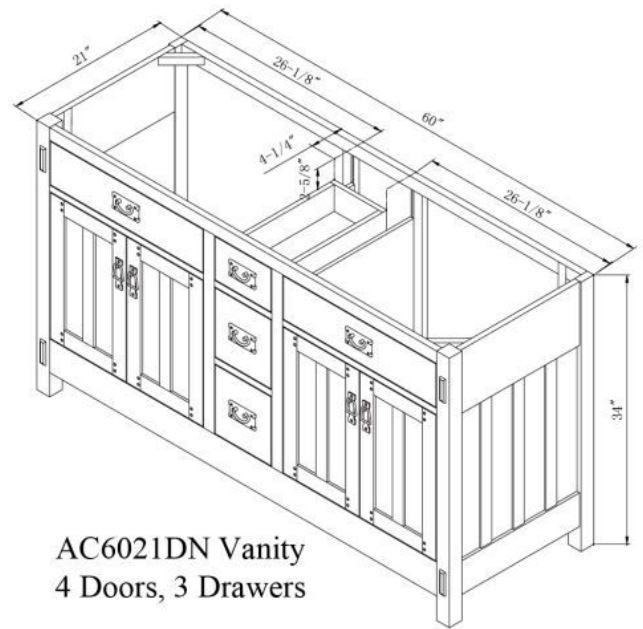

AC6021DN Vanity
4 Doors, 3 Drawers