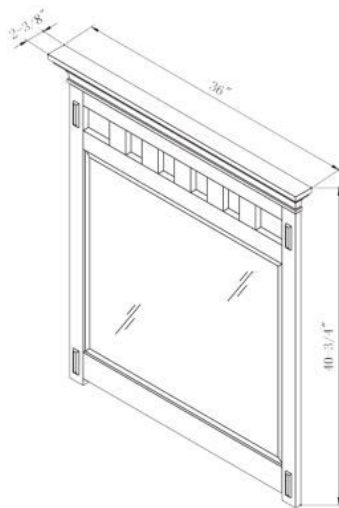

AC3640MR Mirror