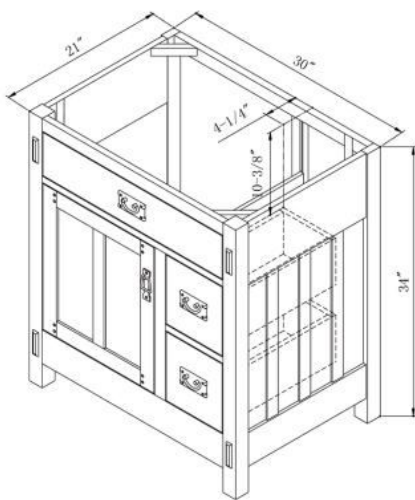

AC3021DN Vanity
1 Door, 2 Drawers