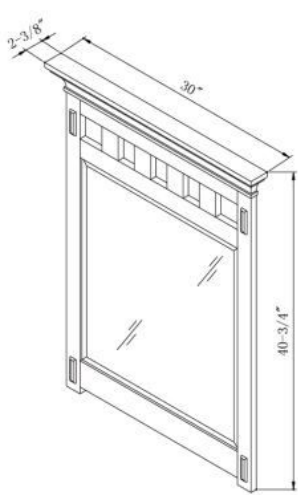

AC3040MR Mirror