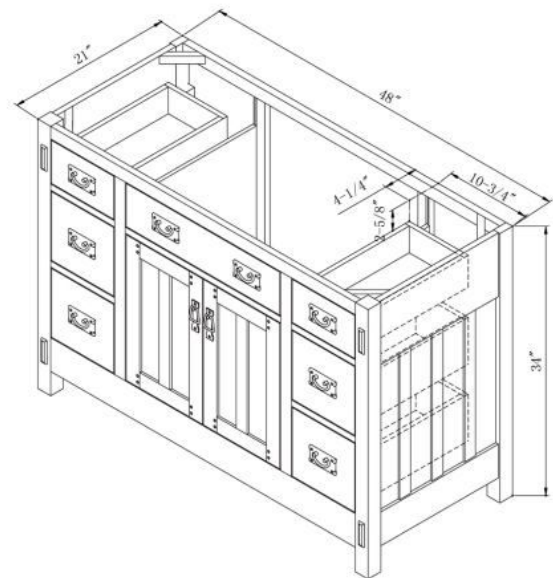

AC4821DN Vanity
2 Doors, 6 Drawers

The New American Craftsman Collection has been inspired by the Arts and Crafts style and features:

- Full extension & soft-close drawer glides
- Soft-close doors
- Select quartersawn oak solids and veneers
- Solid wood drawer construction with dovetail joinery
- Matching period style antiqued hardware
- Adjustable levelers
- Expanded cabinet sizes up to 60 inches
- Matching portrait mirrors with beveled glass

Sagehill Designs

A division of
Sunny Wood Company

Note: Printed finish representations are for general reference only.
Contact your dealer to view actual finish samples.
Copyright 2007: Sagehill Designs. All rights reserved.