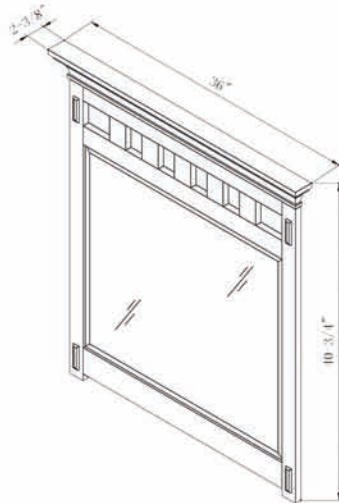

AC3640MR Mirror