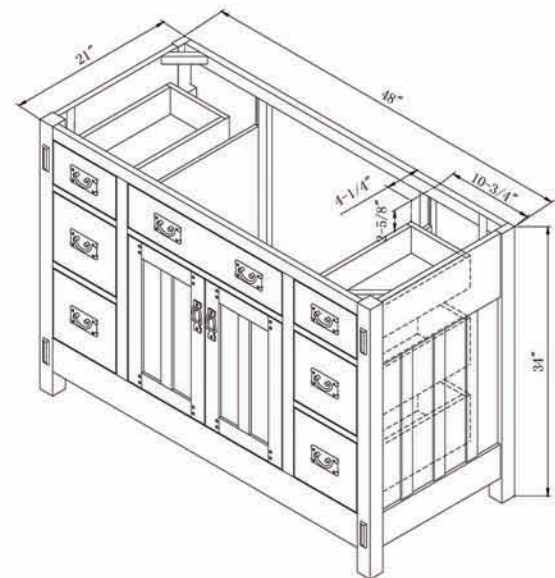

AC4821DN Vanity
2 Doors, 6 Drawers

The New American Craftsman Collection has been inspired by the Arts and Crafts style and features:

- Full extension & soft-close drawer glides
- Soft-close doors
- Select quartersawn oak solids and veneers
- Solid wood drawer construction with dovetail joinery
- Matching period style antiqued hardware
- Adjustable levelers
- Expanded cabinet sizes up to 60 inches
- Matching portrait mirrors with beveled glass

Sagehill Designs

A division of
Sunny Wood Company

Note: Printed finish representations are for general reference only.
Contact your dealer to view actual finish samples.
Copyright 2007: Sagehill Designs. All rights reserved.