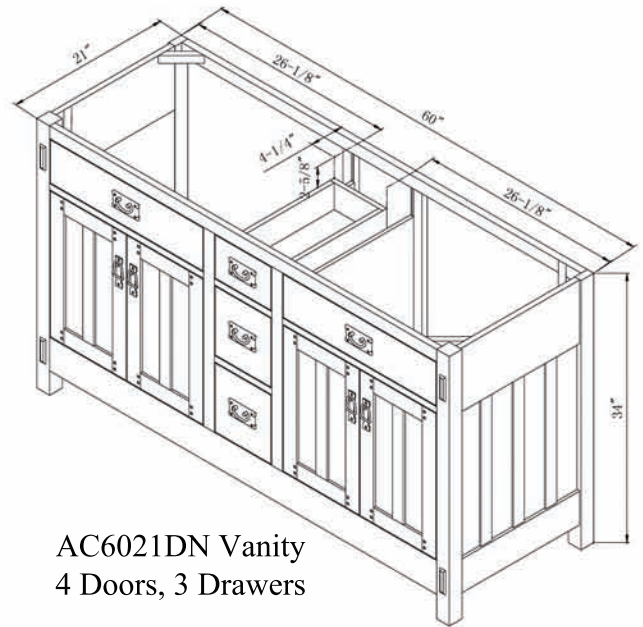

AC6021DN Vanity
4 Doors, 3 Drawers