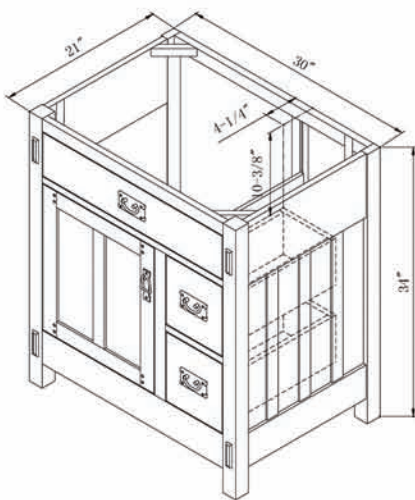

AC3021DN Vanity
1 Door, 2 Drawers