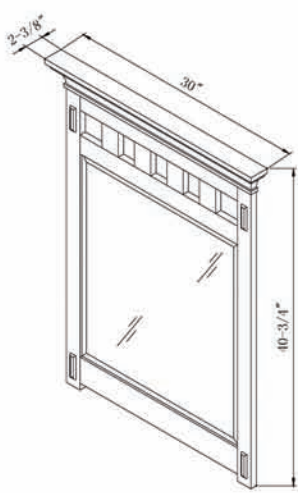

AC3040MR Mirror