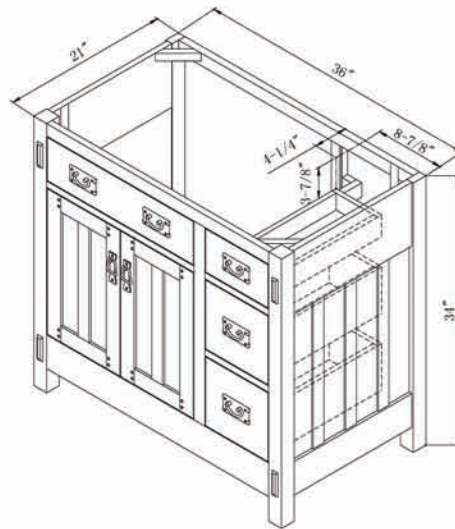

AC3621DN Vanity
2 Doors, 3 Drawers