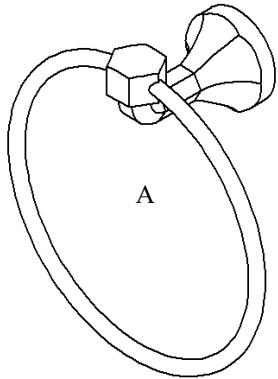

Exhilarating by Design

Volkano Magma Towel Ring Installation Guide

Code: V2313, V2314

B

D

C

E

Parts Included	QTY
A - Towel Ring	1
B - Screw	2
C - Set Screw	1
D - Allen Key	1
E - Bracket	1

Model #	Description	Finish	Weight (lb)	WxHxD (mm)	WxHxD (Inches)	Metal Type
V2313	Magma Towel Ring	Chrome	0.8	200 x 200 x 80	7.9 x 7.9 x 3.1	Brass
V2314	Magma Towel Ring	Brushed Nickel	0.8	200 x 200 x 80	7.9 x 7.9 x 3.1	Brass