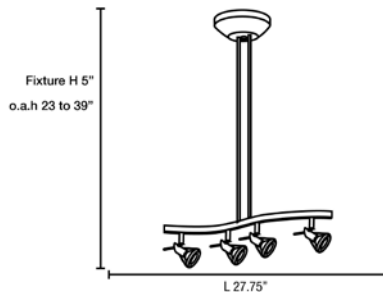

Line Drawing #1

Line Drawing #2

Image Not Available

IES File

Image Not Available

Toll Free 800-828-5483 or www.AccessLighting.com

14410 Myford Road, Irvine, CA 92606

The information provided is subject to change without notice. ©2018 Access Lighting Corporation. All Rights Reserved
Rev. 4/6/2018 Filename:: 63004ET-MC.pdf