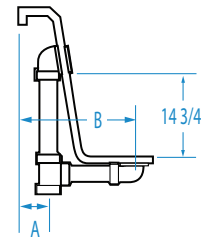

Additional Information:

ORDERING KEY

In the part number, "xx" means an option code must be inserted.

Cast Acrylic stock color (COLxx) ← part number

option code → White (WH)

Example: COLxx + WH = COLWH
Cast Acrylic stock color in White

Manufacturer reserves the right to discontinue models, colors, options and trim finishes without notice.

Carrington 6638CF

Formerly Serenity 13

66 x 38 x 26 inches

FEATURES Dimensional Tolerance $\pm 3/8"$. Dimensions needed for site preparation should be measured from the unit. Manufacturer assumes no responsibility for preparatory work.

DIMENSIONS inches

Width Inches	Depth Inches	Height Inches	Skirt Height
66	38	26	-

SUMP DATA inches

Capacity to Overflow gal	Min. Operating Capacity gal	WIDTH @ centerline		DEPTH @ centerline	
		Top	Bottom	Top	Bottom
61	-	57 1/2	42	28 1/2	23 3/4