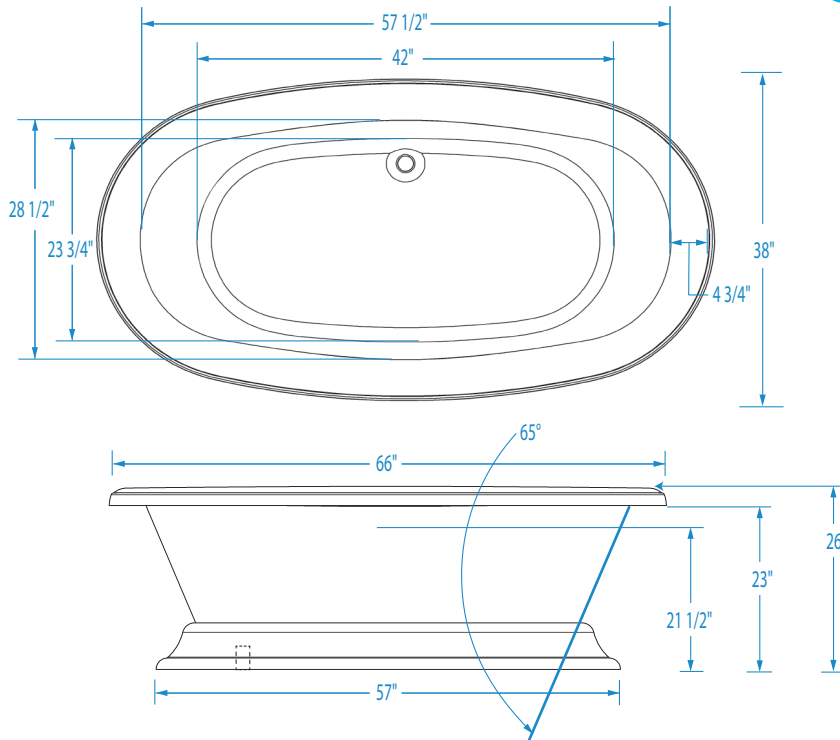

Additional Information:

ORDERING KEY

In the part number, "xx" means an option code must be inserted.

Cast Acrylic stock color (COLxx) ← part number

option code → White (WH)

Example: COLxx + WH = COLWH
Cast Acrylic stock color in White

Manufacturer reserves the right to discontinue models, colors, options and trim finishes without notice.

Carrington 6638CF

Formerly Serenity 13

66 x 38 x 26 inches

FEATURES Dimensional Tolerance $\pm 3/8"$. Dimensions needed for site preparation should be measured from the unit. Manufacturer assumes no responsibility for preparatory work.

DIMENSIONS inches

Width Inches	Depth Inches	Height Inches	Skirt Height
66	38	26	-

SUMP DATA inches

Capacity to Overflow gal	Min. Operating Capacity gal	WIDTH @ centerline		DEPTH @ centerline	
		Top	Bottom	Top	Bottom
61	-	57 1/2	42	28 1/2	23 3/4