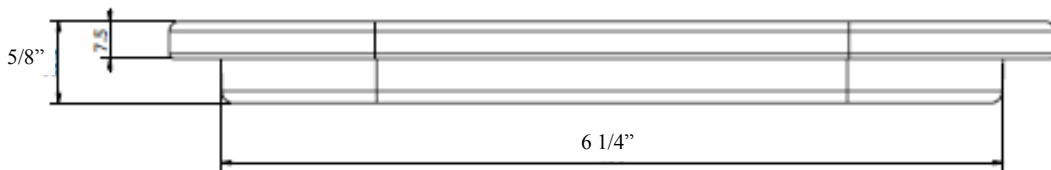

## D3 Series / Alchemi

**Item #: D3.414**  
**Spare soap dish**

2 1/2"