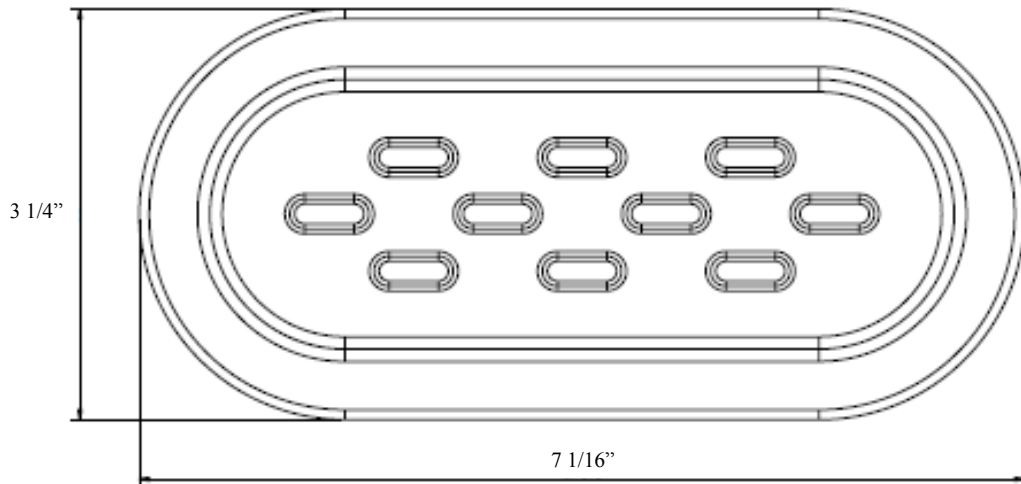

## D3 Series / Alchemi

**Item #: D3.414**  
**Spare soap dish**

2 1/2"