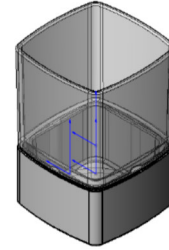

Features:
Tabletop
Unique Style
Durable finishes
Tempered/Frosted Glass

D5 Series / Geometri

Item #: D5.405

Tabletop Tumbler w/frosted glass

Warranty:
Residential: Limited lifetime
Commercial use: 1 Year

Finishes:

- Polished Chrome
- Polished Nickel
- Satin Nickel
- Old World Bronze