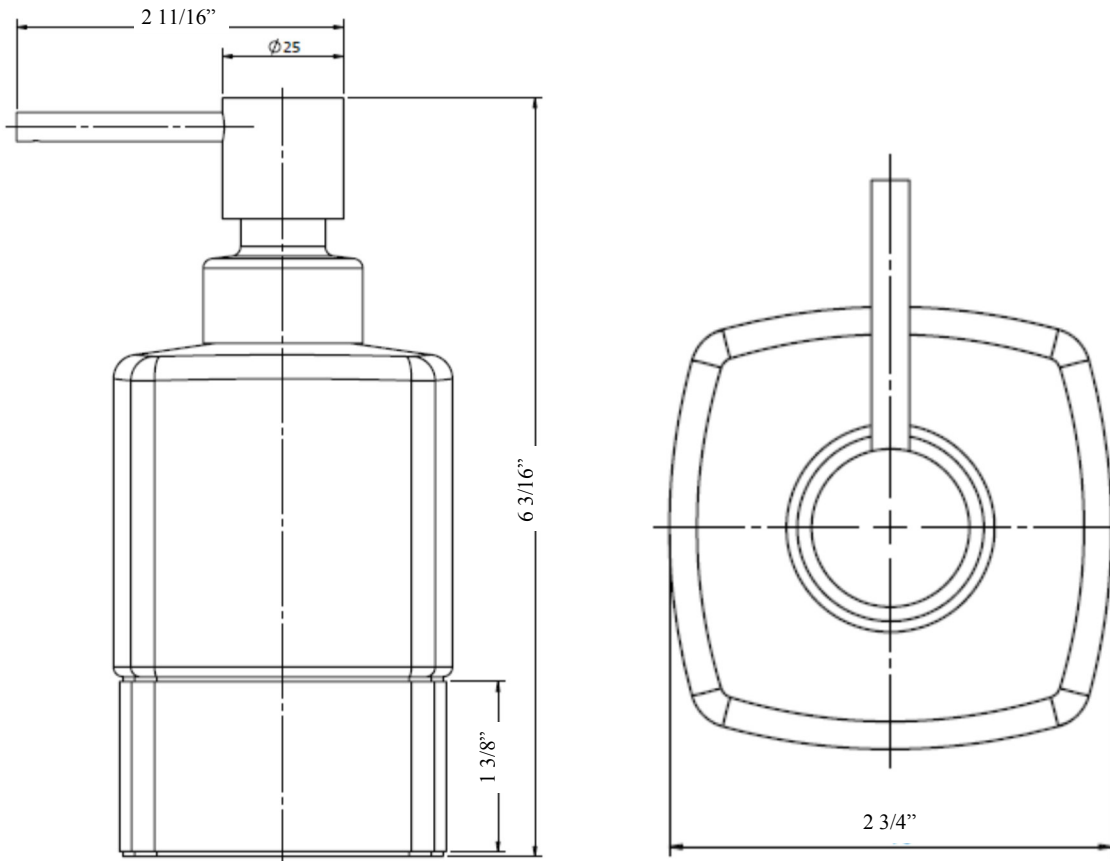

Item #: D5.401
Tabletop Soap Dispenser

Features:
Tabletop
Unique Style
Durable finishes
Tempered/Frosted Glass

D5 Series / Geometri

Item #: D5.405

Tabletop Tumbler w/frosted glass

Warranty:
Residential: Limited lifetime
Commercial use: 1 Year