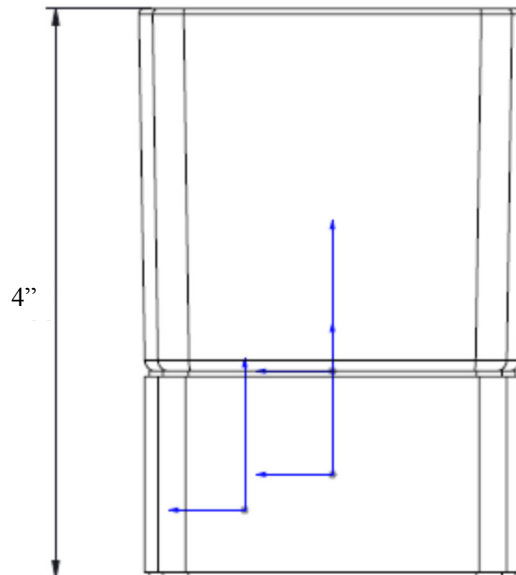

Features:
Tabletop
Unique Style
Durable finishes
Tempered/Frosted Glass

D5 Series / Geometri

Item #: D5.405

Tabletop Tumbler w/frosted glass

Warranty:
Residential: Limited lifetime
Commercial use: 1 Year

Finishes:

- Polished Chrome
- Polished Nickel
- Satin Nickel
- Old World Bronze