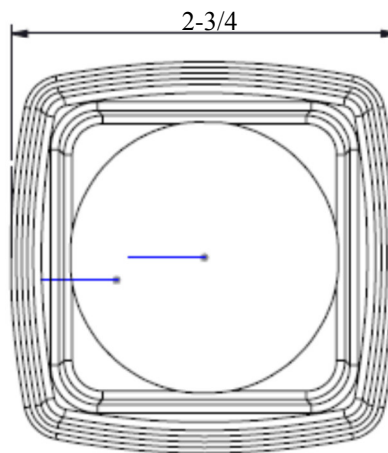

Features:
Tabletop
Unique Style
Durable finishes
Tempered/Frosted Glass

D5 Series / Geometri

Item #: D5.405

Tabletop Tumbler w/frosted glass

Warranty:
Residential: Limited lifetime
Commercial use: 1 Year

Finishes:

- Polished Chrome
- Polished Nickel
- Satin Nickel
- Old World Bronze