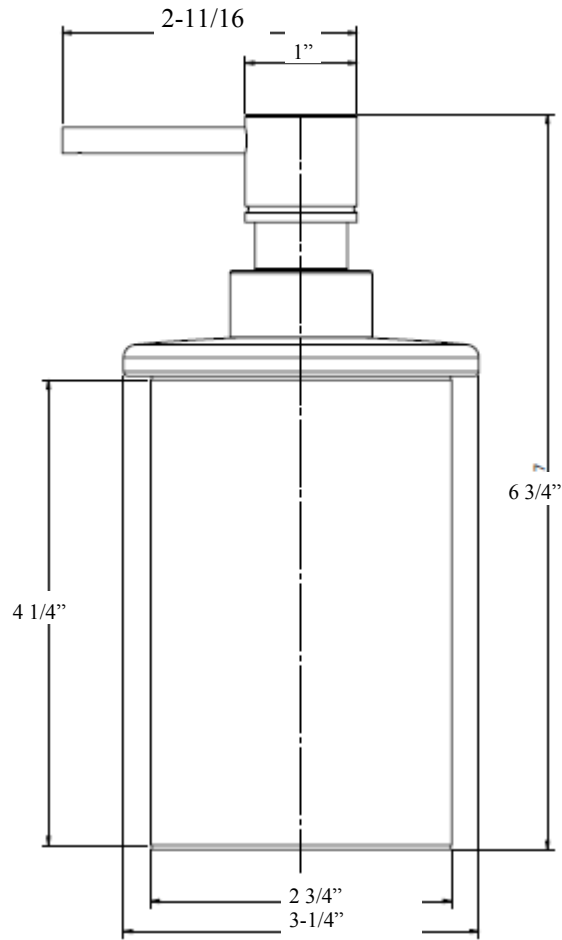

D3 Series / Alchemi

Features:
Solid Construction
Concealed installation

Item #: D3.415
Cotton Ball Set

Warranty:
Residential: Limited lifetime
Commercial use: 1 Year

Finishes:

- Polished Chrome
- Polished Nickel
- Satin Nickel
- Old World Bronze

D3 Series / Alchemi

Features:
Solid Construction
Concealed installation

Item #: D3.416
Toothbrush Holder—set

Warranty:
Residential: Limited lifetime
Commercial use: 1 Year

Finishes:

- Polished Chrome
- Polished Nickel
- Satin Nickel
- Old World Bronze