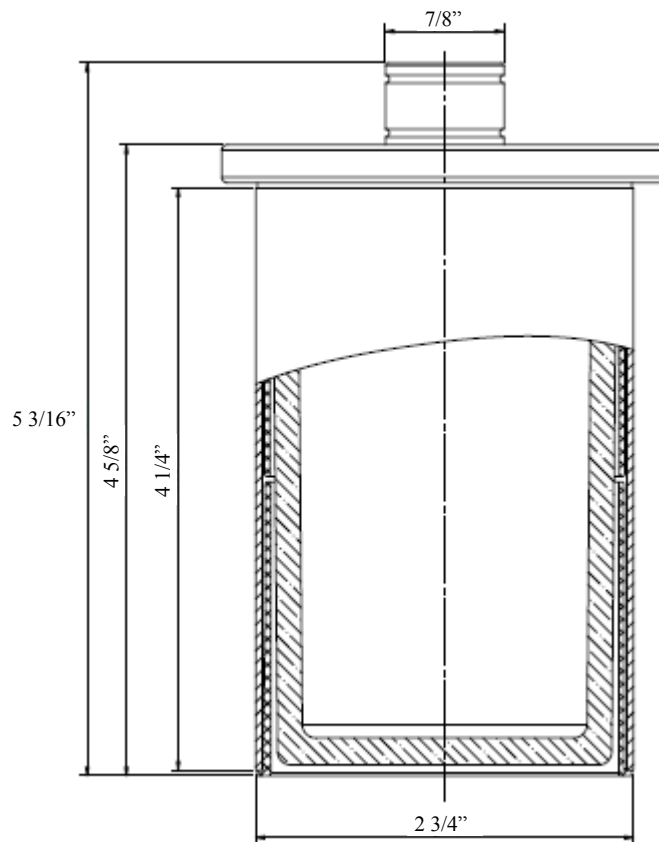

D3 Series / Alchemi

Features:
Solid Construction
Concealed installation

Item #: D3.415
Cotton Ball Set

Warranty:
Residential: Limited lifetime
Commercial use: 1 Year

Finishes:

- Polished Chrome
- Polished Nickel
- Satin Nickel
- Old World Bronze