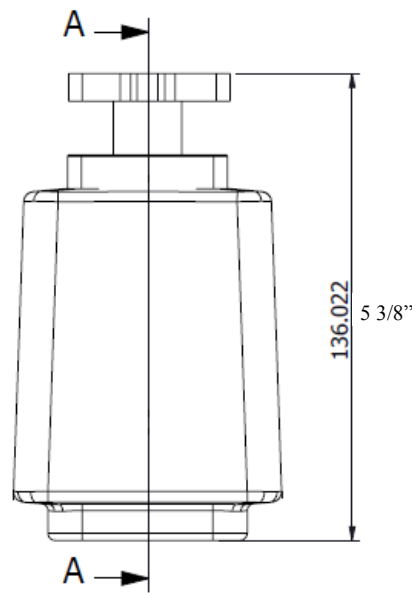

Features:
 Unique Style
 Durable finishes
 Tabletop / frosted glass

Warranty:
 Residential: Limited lifetime
 Commercial use: 1 Year

D1 Series / Harmoni

Item #: D1.401
Soap Dispenser

Finishes:

- Polished Chrome
- Polished Nickel
- Satin Nickel
- Old World Bronze