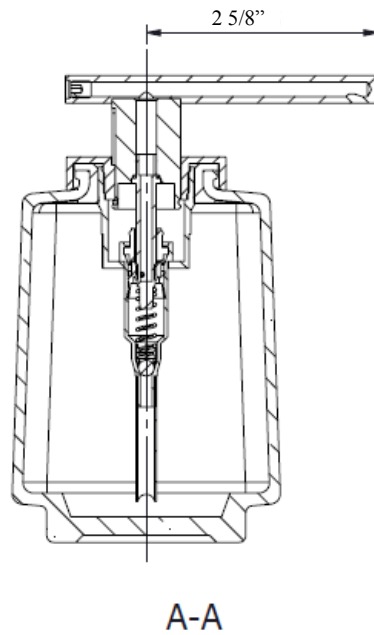

Features:
 Unique Style
 Durable finishes
 Tabletop / frosted glass

Warranty:
 Residential: Limited lifetime
 Commercial use: 1 Year

D1 Series / Harmoni

Item #: D1.401
Soap Dispenser

Finishes:

- Polished Chrome
- Polished Nickel
- Satin Nickel
- Old World Bronze