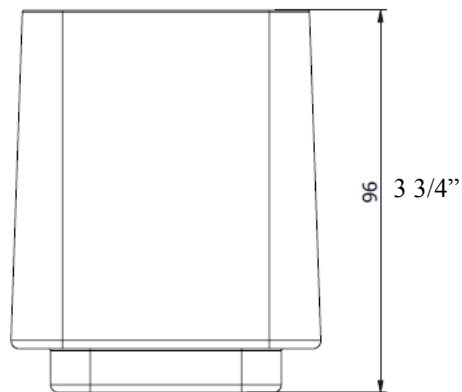

Features:
Unique Style
Durable finishes

Warranty:
Residential: Limited lifetime
Commercial use: 1 Year

D1 Series / Harmoni

Item #: D1.405
Tumbler