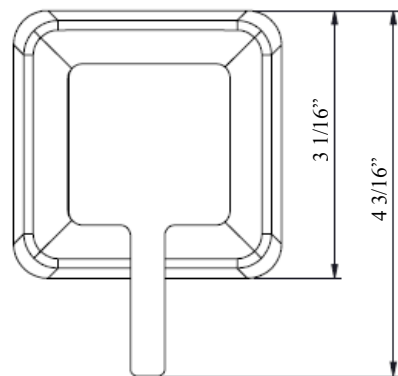

Features:
 Unique Style
 Durable finishes
 Tabletop / frosted glass

Warranty:
 Residential: Limited lifetime
 Commercial use: 1 Year

D1 Series / Harmoni

Item #: D1.401
Soap Dispenser

Finishes:

- Polished Chrome
- Polished Nickel
- Satin Nickel
- Old World Bronze