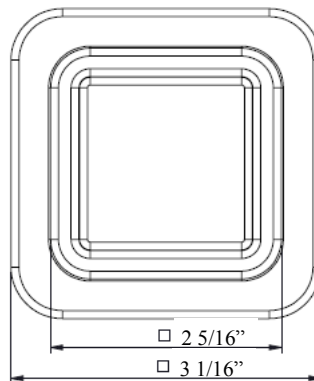

Features:
Unique Style
Durable finishes

Warranty:
Residential: Limited lifetime
Commercial use: 1 Year

D1 Series / Harmoni

Item #: D1.405
Tumbler