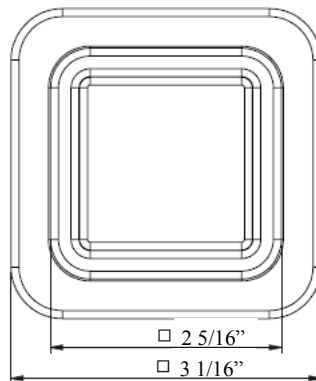

Features:
Unique Style
Durable finishes

Warranty:
Residential: Limited lifetime
Commercial use: 1 Year

D1 Series / Harmoni

Item #: D1.405
Tumbler