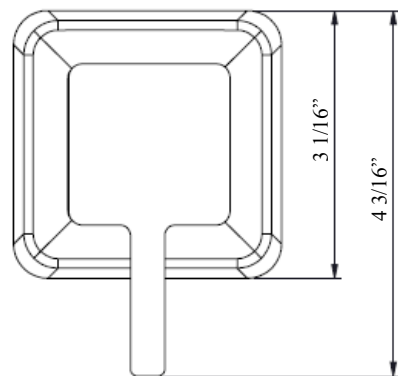

Features:
Unique Style
Durable finishes
Tabletop / frosted glass

Warranty:
Residential: Limited lifetime
Commercial use: 1 Year

1. Finishes:
2. Polished Chrome
   - Polished Nickel
   - Satin Nickel
   - Old World Bronze

D1 Series / Harmoni

Item #: D1.401
Soap Dispenser