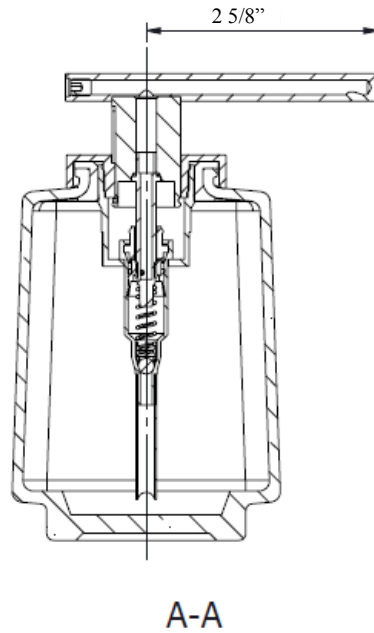

Features:
Unique Style
Durable finishes
Tabletop / frosted glass

Warranty:
Residential: Limited lifetime
Commercial use: 1 Year

1. Finishes:
2. Polished Chrome
   - Polished Nickel
   - Satin Nickel
   - Old World Bronze

D1 Series / Harmoni

Item #: D1.401
Soap Dispenser