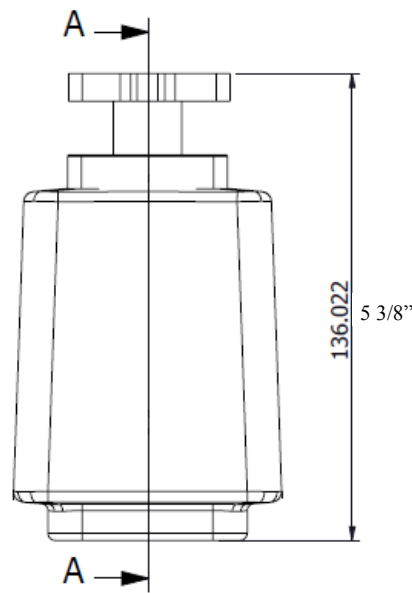

Features:
Unique Style
Durable finishes
Tabletop / frosted glass

Warranty:
Residential: Limited lifetime
Commercial use: 1 Year

1. Finishes:
2. Polished Chrome
   - Polished Nickel
   - Satin Nickel
   - Old World Bronze

D1 Series / Harmoni

Item #: D1.401
Soap Dispenser