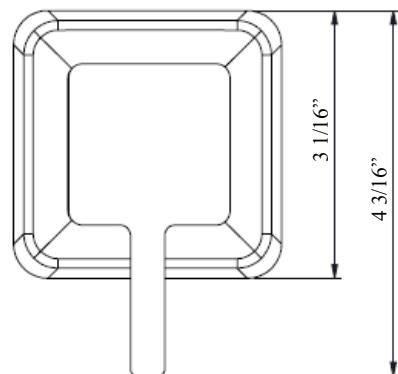

## D1 Series / Harmoni

Item #: D1.401  
 Soap Dispenser

**D1 Series / Harmoni**

Features:  
Unique Style  
Durable finishes

**Item #: D1.606**  
**Single Wall Mount Holder**  
**w/shelf space**

Warranty:  
Residential: Limited lifetime  
Commercial use: 1 Year