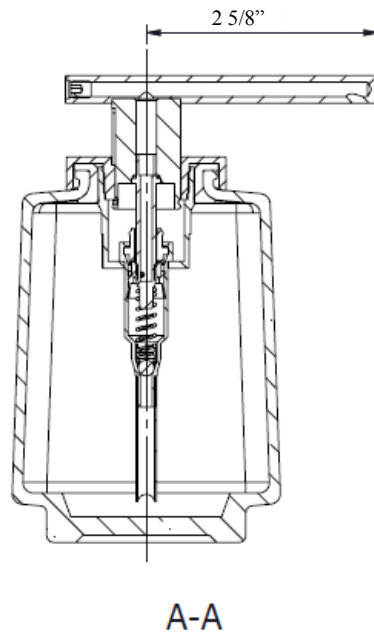

## D1 Series / Harmoni

Item #: D1.401  
 Soap Dispenser

**D1 Series / Harmoni**

Features:  
Unique Style  
Durable finishes

**Item #: D1.606**  
**Single Wall Mount Holder**  
**w/shelf space**

Warranty:  
Residential: Limited lifetime  
Commercial use: 1 Year