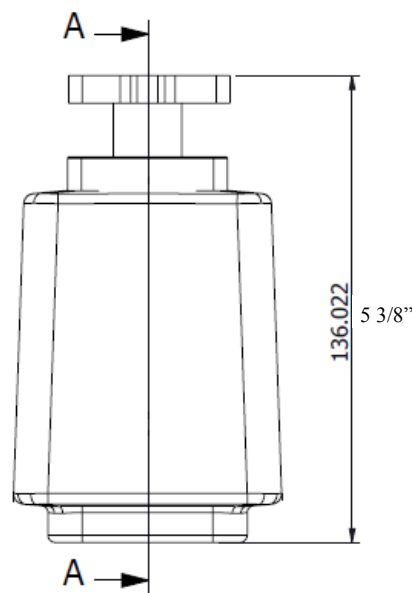

## D1 Series / Harmoni

Item #: D1.401  
 Soap Dispenser

**D1 Series / Harmoni**

Features:  
Unique Style  
Durable finishes

**Item #: D1.606**  
**Single Wall Mount Holder**  
**w/shelf space**

Warranty:  
Residential: Limited lifetime  
Commercial use: 1 Year