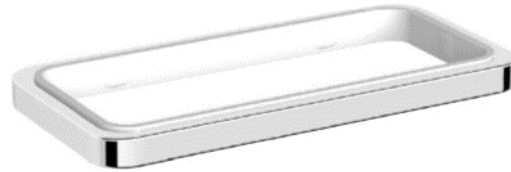

## D1 Series / Harmoni

**Item #: D1.405**  
**Tumbler**

## D1 Series / Harmoni

Features:  
Unique Style  
Durable finishes

**Item #: D1.602**  
**Double Tabletop Holder**

Warranty:  
Residential: Limited lifetime  
Commercial use: 1 Year

Finishes:

- Polished Chrome
- Polished Nickel
- Satin Nickel
- Old World Bronze