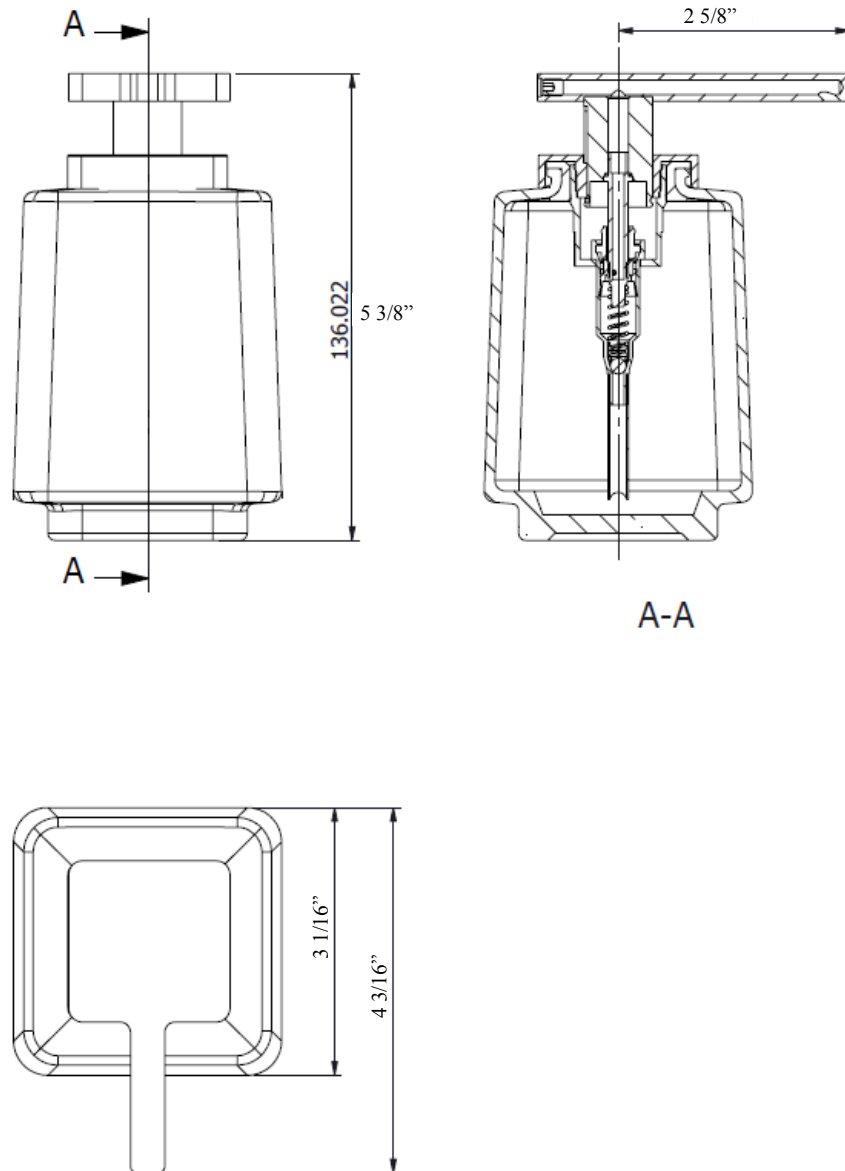

D1 Series / Harmoni

Item #: D1.401
Soap Dispenser