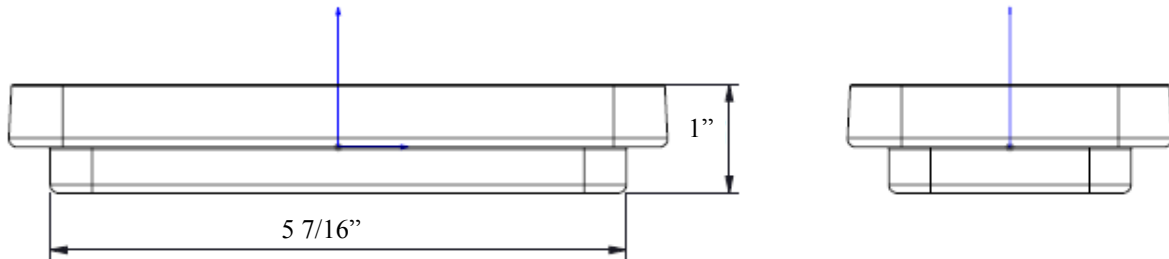

D1 Series / Harmoni

Item #: D1.401
 Soap Dispenser

D1 Series / Harmoni

Features:
Unique Style
Durable finishes

Item #: D1.410
Glass Dish

Warranty:
Residential: Limited lifetime
Commercial use: 1 Year

D1 Series / Harmoni