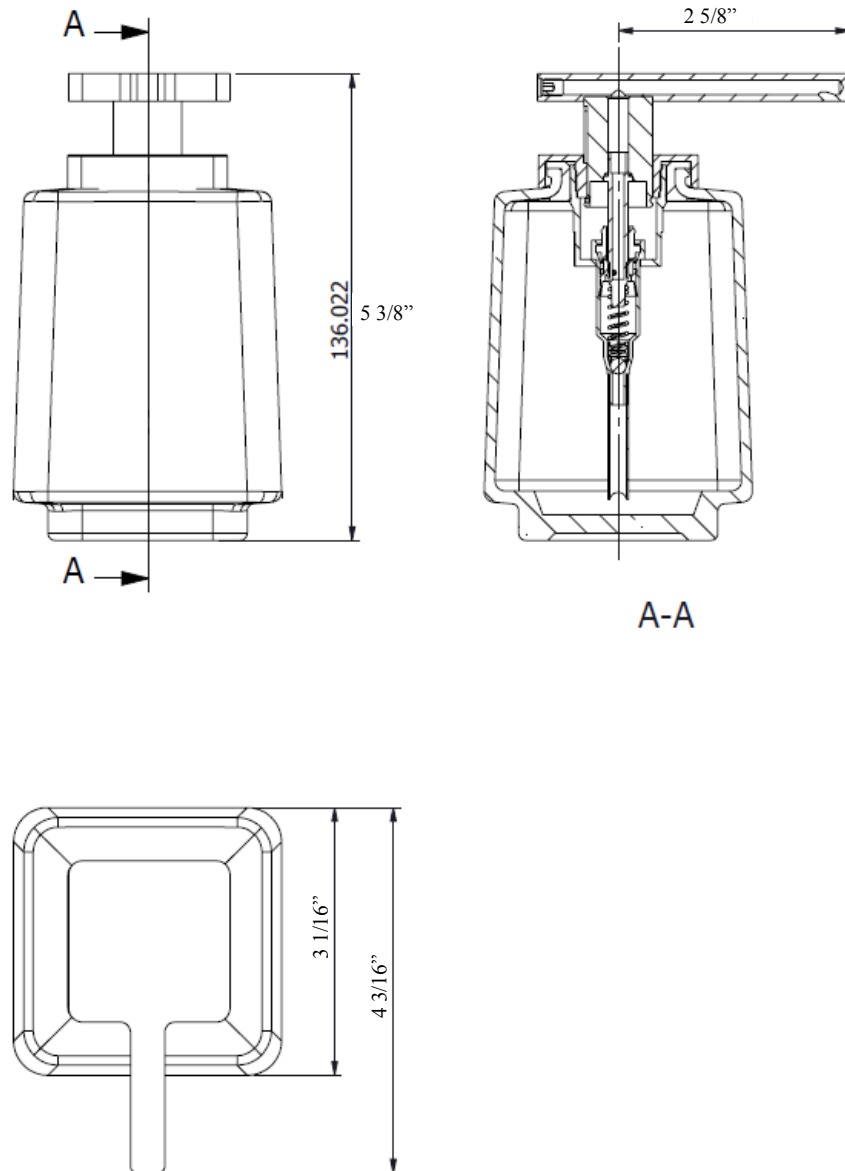

D1 Series / Harmoni

Item #: D1.401
 Soap Dispenser

D1 Series / Harmoni

Features:
Unique Style
Durable finishes

Item #: D1.410
Glass Dish

Warranty:
Residential: Limited lifetime
Commercial use: 1 Year

D1 Series / Harmoni