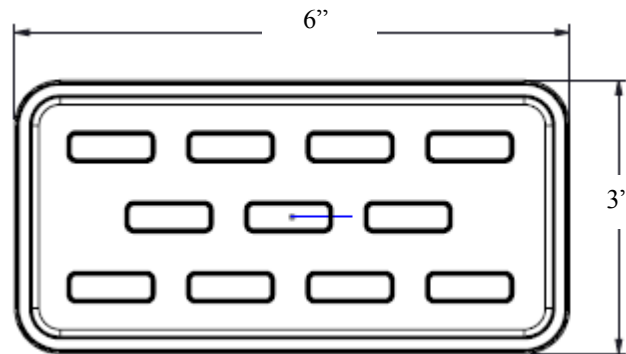

D1 Series / Harmoni

Item #: D1.401
 Soap Dispenser

D1 Series / Harmoni

Features:
Unique Style
Durable finishes

Item #: D1.410
Glass Dish

Warranty:
Residential: Limited lifetime
Commercial use: 1 Year

D1 Series / Harmoni