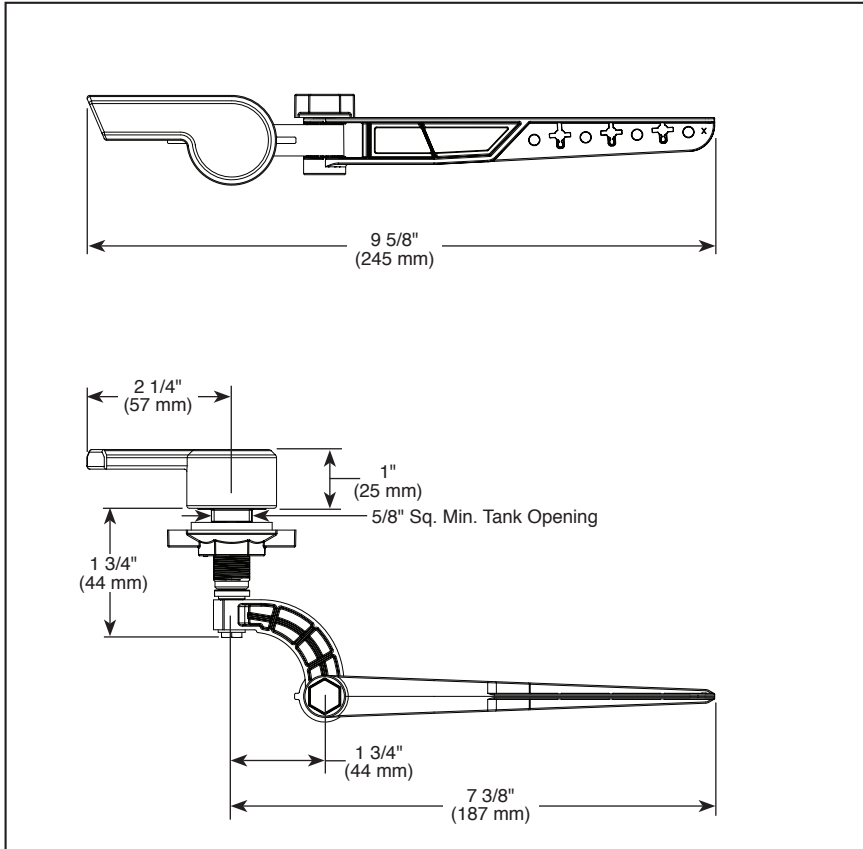

▲ Designate Proper Finish Suffix