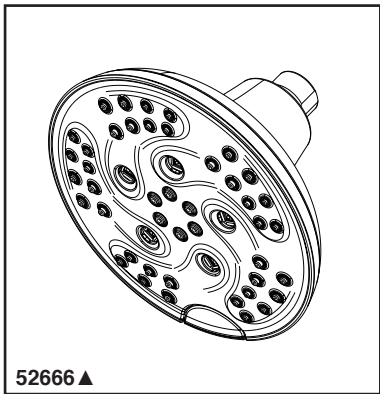

SHOWERHEAD

- H₂Okinetic Technology® Showerhead
- 5-Spray Setting Showerhead
- Touch-Clean® Nozzles
- Push Button Diverter

STANDARD SPECIFICATIONS:

- Maximum 1.75 gpm @ 80 psi, 6.6 L/min @ 550 kPa.
- Change spray modes with push button.
- ABS showerhead with five spray settings – not a positive shut-off.
- Metal ball connector for durability, easy installation.
- Ball connector swivel angle is 44° (22° per side).
- Standard 1/2"-14 NPT pipe fitting.

COMPLIES WITH

- ASME A112.18.1 / CSA B125.1
- EPA WaterSense®

Submitted Model No.: _____

Specific Features: _____

▲ Designate proper finish suffix

Spray Pattern

- H₂Okinetic Spray
- Full Body Spray
- Massage Spray
- Full Spray w/ Massage
- Pause