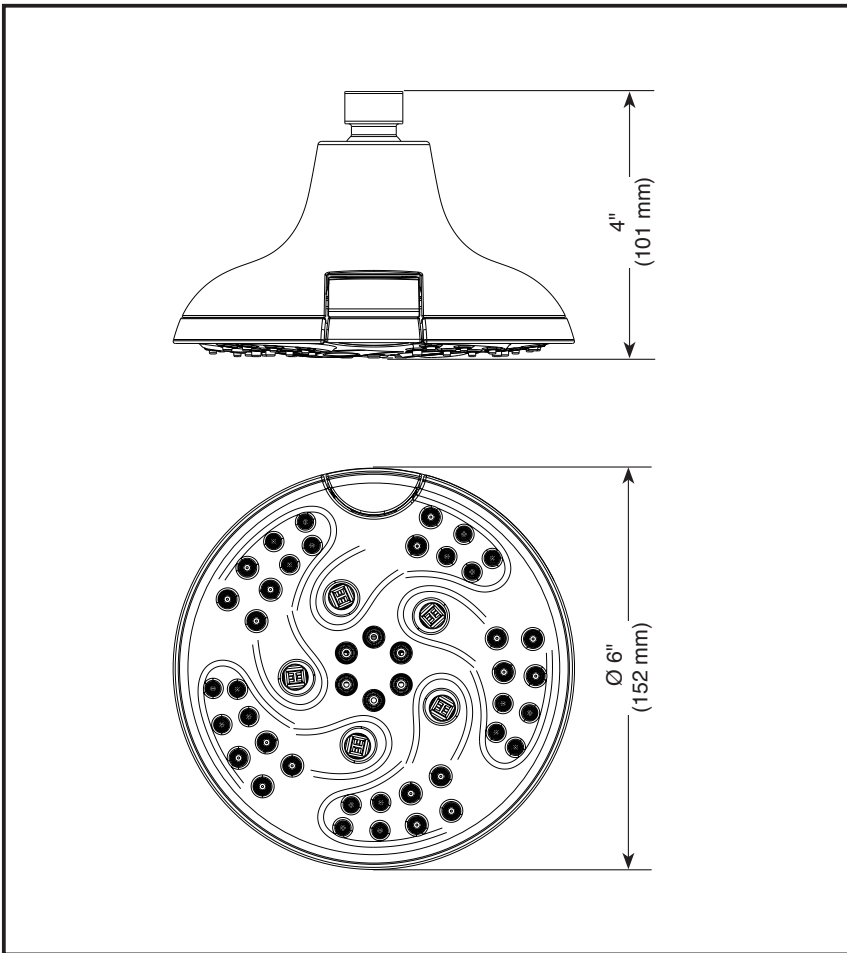

▲ Designate proper finish suffix

Spray Pattern

- H₂Okinetic Spray
- Full Body Spray
- Massage Spray
- Full Spray w/ Massage
- Pause

Delta reserves the right (1) to make changes in specifications and materials, and (2) to change or discontinue models, both without notice or obligation. Dimensions are for reference only. See current full-line price book or www.deltafaucet.com for finish options and product availability.

DSP-B-52666 Rev. A

55 E. 111th Street, Indianapolis, Indiana 46280
350 South Edgeware Road, St. Thomas, Ontario Canada N5P 4L1
© 2016 Masco Corporation of Indiana