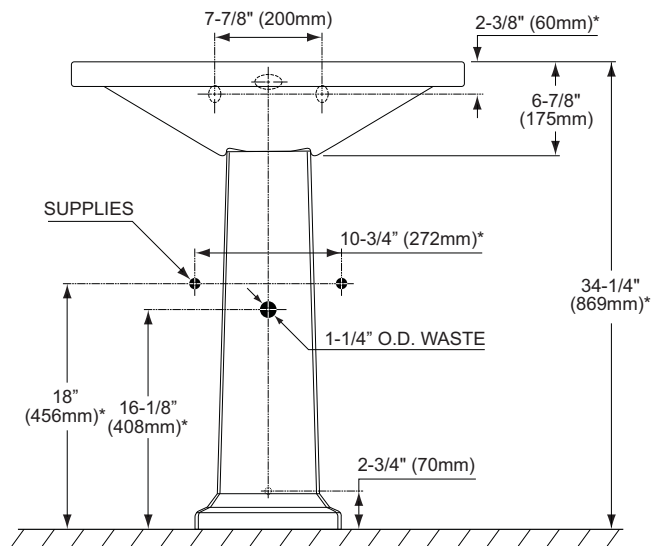

LPT930

Lloyd® Pedestal Lavatory

SPECIFICATIONS

1. Waste 1-1/4" O.D.
   - Size 28-3/4" L x 19-5/8" W
   - Basin 26-3/8" L x 13-1/4" W
   - Warranty One Year Limited Warranty
   - Material Fired clay china
   - Shipping Weight LT930/LT930.4/LT930.8 53 lbs.
2. PT930
   32.5 lbs.
3. Shipping Dimensions LT930/LT930.4/LT930.8 32-1/2" L x 24" W x 12" H
4. PT930
   31" L x 13" W x 13-1/2" H

INSTALLATION NOTES

Requires PT930 pedestal for support. Use proper back support to mount product.

*Suggested Dimension

TOTO®

These dimensions and specifications are subject to change without notice