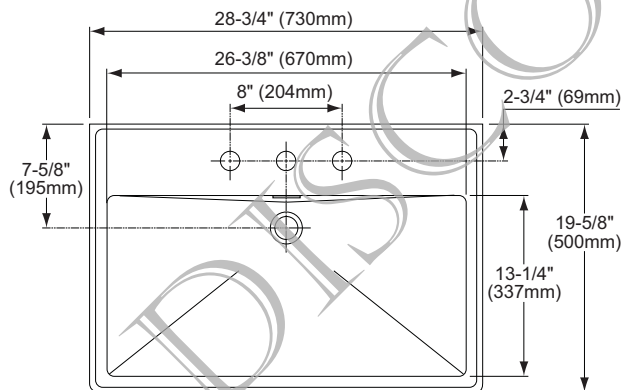

LPT930

Lloyd® Pedestal Lavatory

SPECIFICATIONS

1. Waste 1-1/4" O.D.
   - Size 28-3/4" L x 19-5/8" W
   - Basin 26-3/8" L x 13-1/4" W
   - Warranty One Year Limited Warranty
   - Material Fired clay china
   - Shipping Weight LT930/LT930.4/LT930.8 53 lbs.
2. PT930
   32.5 lbs.
3. Shipping Dimensions LT930/LT930.4/LT930.8 32-1/2" L x 24" W x 12" H
4. PT930
   31" L x 13" W x 13-1/2" H

INSTALLATION NOTES

Requires PT930 pedestal for support. Use proper back support to mount product.

*Suggested Dimension

TOTO®

These dimensions and specifications are subject to change without notice