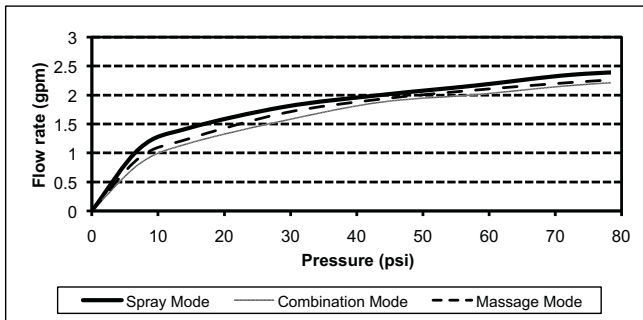

TS100F2

Trilogy® Multifunction Handshower Set

SPECIFICATIONS

- Warranty: Lifetime Limited Warranty (Residential Use)
  One Year (Commercial Use)
- Shipping Weight: 4.0 lbs.
- Shipping Dimensions: 12-1/2" L x 10-3/4" W x 3-1/2" H
- Maximum Flow Rate: 2.5 gpm (9.5 lpm)

INSTALLATION NOTES

Optional Accessories:
TS100GR Slide Bar sold separately.

TOTO®

These dimensions and specifications are subject to change without notice