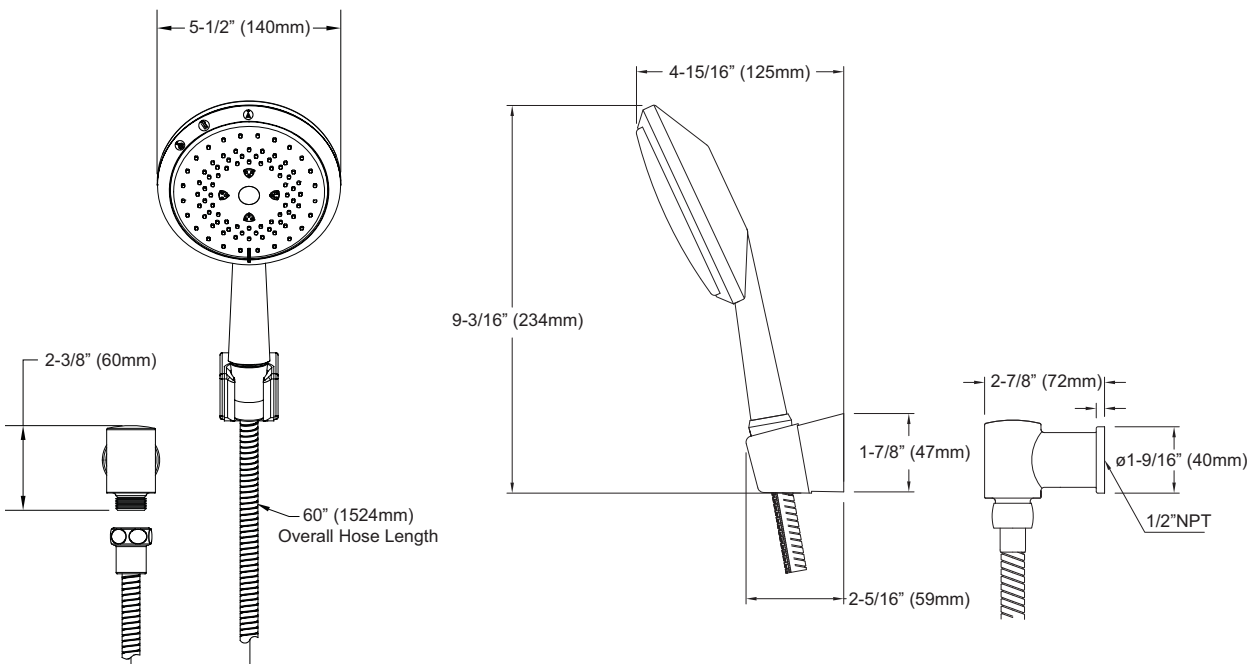

PRODUCT SPECIFICATION

Handshower set shall include handshower, holder and shower elbow. Handshower set shall also include hose and have a flow rate of 2.5 gallons per minute. Handshower set shall be TOTO Model TS100F2_____.

TS100F2

Trilogy® Multifunction Handshower Set

SPECIFICATIONS

- Warranty: Lifetime Limited Warranty (Residential Use)
One Year (Commercial Use)
- Shipping Weight: 4.0 lbs.
- Shipping Dimensions: 12-1/2" L x 10-3/4" W x 3-1/2" H
- Maximum Flow Rate: 2.5 gpm (9.5 lpm)

INSTALLATION NOTES

Optional Accessories:
TS100GR Slide Bar sold separately.

TOTO®

These dimensions and specifications are subject to change without notice