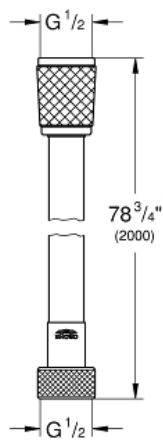

ROTAFLEX
79" Hose
MODEL # 28413001

Pure Freude
an Wasser

GROHE

Product Description:

**ROTAFLEX
79" Hose**

Standard Specification:

- 79"
- Smooth surface for easy cleaning
- Tensile strength 500 N
- Pressure resistance up to 5 bar
- Heat resistance 160°F
- AntiFold bend proof
- Universal connection G 1/2" x 1/2"
- Rotation cone for Twist-free function
- **GROHE StarLight** chrome finish

Color:

□ 28413001 StarLight Chrome