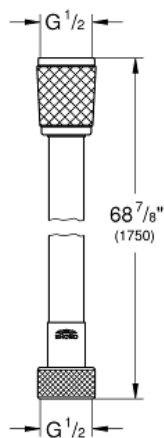

ROTAFLEX
69" Hose
MODEL # 28410001

Pure Freude
an Wasser

GROHE

Product Description:

**ROTAFLEX
69" Hose**

Standard Specification:

- 69"
- Smooth surface for easy cleaning
- Tensile strength 500 N
- Pressure resistance up to 5 bar
- Heat resistance 160°F
- AntiFold bend proof
- Universal connection G 1/2" x 1/2"
- Rotation cone for Twist-free function
- **GROHE StarLight** chrome finish

Color:

□ 28410001 StarLight Chrome