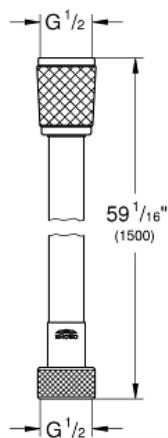

ROTAFLEX
59" Hose
MODEL # 28409001

Pure Freude
an Wasser

GROHE

Product Description:

**ROTAFLEX
59" Hose**

Standard Specification:

- 59"
- Smooth surface for easy cleaning
- Tensile strength 500 N
- Pressure resistance up to 5 bar
- Heat resistance 160°F
- AntiFold bend proof
- Universal connection G 1/2" x 1/2"
- Rotation cone for Twist-free function
- **GROHE StarLight** chrome finish

Color:

□ 28409001 StarLight Chrome