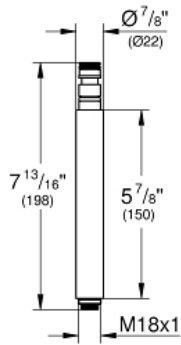

RETROFIT SYSTEM
Retro-Fit 6" Height Extension
MODEL # 26464000

Pure Freude
an Wasser

Product Description:
RETROFIT SYSTEM
Retro-Fit 6" Height Extension

Standard Specification:
• GROHE StarLight finish

Applicable Codes & Standards:
• ASME A112.18.1/CSA B125.1
• US Federal and State material regulations
• CalGreen