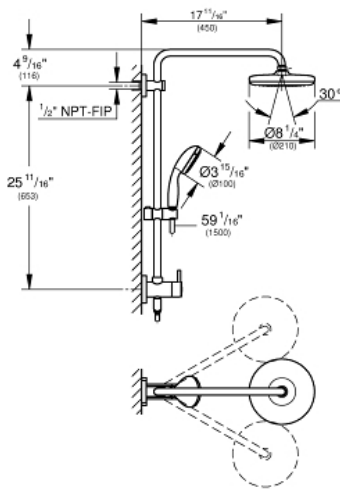

RETROFIT SYSTEM 210 Shower System

MODEL # 26123001

Pure Freude
an Wasser

GROHE

Product Description: RETROFIT SYSTEM 210 Shower System

Standard Specification:

- Consisting of:
 - 17 3/4" horizontal swivel shower arm
 - Switch between hand shower and shower head shower via built-in diverter
- Allows change between:
 - Head shower Tempesta 210 (26 409)
 - Spray pattern: Rain
 - With ball joint
 - Rotation angle $\pm 15^\circ$
 - Hand shower New Tempesta 100
 - 2 Spray patterns:
 - 2 Adjustable spray patterns: Rain, Jet
 - Adjustable height bar with gliding element
 - Distance between diverter and upper bracket: 25 3/4" (653 mm)
 - Rotaflex shower hose (59") (28 417)
 - Angle adapter to prevent hose interfering with shower valve
- GROHE EcoJoy 1.75 gpm (6.6 l/min) flow limiter
- GROHE DreamSpray perfect spray pattern
- GROHE StarLight chrome finish
- SpeedClean® anti-lime system
- Inner WaterGuide for a longer life
- Twistfree to prevent hose from twisting
- Min. recommended pressure: 15 psi
- System includes 2 back flow preventers
- Optional compensation disc (26 030) available for uneven wall installation
- Optional height extension (26 464) available for raising the shower head