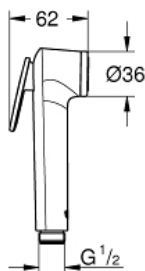

TEMPESTA-F TRIGGER SPRAY 30 Hand Shower

MODEL # 27512001

*Pure Freude
an Wasser*

GROHE
WAVE

Product Description:
TEMPESTA-F TRIGGER SPRAY 30
Hand Shower

Standard Specification:

- With trigger control
- **GROHE StarLight** chrome finish
- **SpeedClean**® anti-lime system
- Inner WaterGuide for a longer life
- Universal mounting system (fits all standard shower hoses)
- Min. recommended pressure: 15 psi