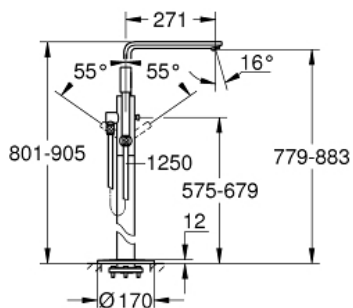

LINEARE
Single-Handle Bathtub Faucet
MODEL # 23792001

Pure Freude
an Wasser

GROHE

Product Description:

LINEARE
Single-Handle Bathtub Faucet

Standard Specification:

- Requires Rough-In Set (29 038 001) (sold separately)
- **GROHE SilkMove** 35 mm ceramic cartridge
- With temperature limiter
- Automatic diverter: bath/shower
- Spout with flow control
- 1/2" Integrated non-return valve in the shower outlet
- With shower holder
- 49" SilverFlex shower hose (28 362 000)
- Protected against backflow
- Min. recommended pressure: 15 psi