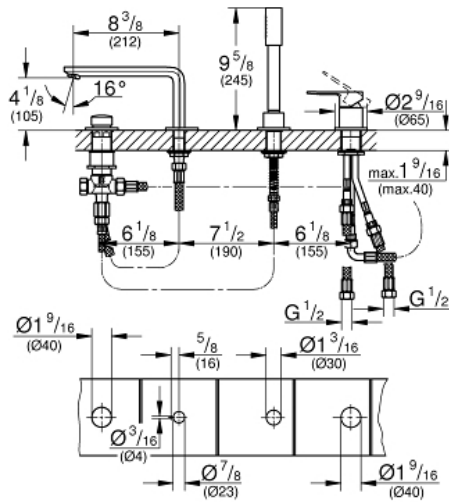

# LINEARE Four-Hole Bathtub Faucet with Handshower

MODEL # 19577001

Pure Freude  
an Wasser

**GROHE**

### LINEARE

### Four-Hole Bathtub Faucet with Handshower

#### Standard Specification:

- GROHE SilkMove 35 mm ceramic cartridge
- With temperature limiter
- GROHE StarLight chrome finish
- Pre-assembled spout mounting
- OHM operating element
- Metal lever handle
- Bath inlet with flow control
- Bath/shower diverter
- 79" metal shower hose
- Stainless steel flex lines
- Connection for shower hose
- Protected against backflow
- Min. recommended pressure: 15 psi