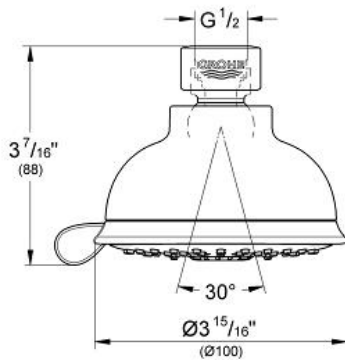

NEW TEMPESTA RUSTIC 100 Shower Head 4 Sprays

MODEL # 27610001

Pure Freude
an Wasser

GROHE

Product Description:
NEW TEMPESTA RUSTIC 100
Shower Head 4 Sprays

Standard Specification:

- 4 Sprays: GROHE Rain O², Rain, Massage and Jet
- Rotating ball joint ± 15°
- 1/2" Connection thread
- 2.5 gpm (9.5 l/min) flow limiter
- **GROHE DreamSpray** perfect spray pattern
- **GROHE StarLight** chrome finish
- **SpeedClean**® anti-lime system
- Inner WaterGuide for a longer life
- Min. recommended pressure: 15 psi

Applicable Codes & Standards:

- Energy Policy Act of 1992
- ASME A112.18.1/CSA B125.1

Color:

- 27610001 StarLight Chrome