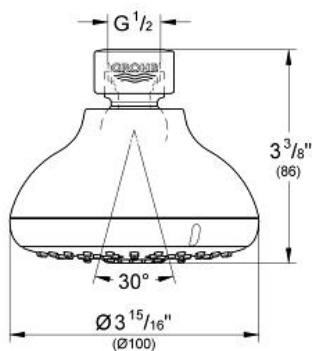

NEW TEMPESTA 100  
Shower Head 4 Sprays

MODEL # 27606001

Pure Freude  
an Wasser

GROHE

**Product Description:**  
NEW TEMPESTA 100  
Shower Head 4 Sprays

**Standard Specification:**

- 4 Sprays: GROHE Rain O<sup>2</sup>, Rain, Massage and Jet
- Rotating ball joint  $\pm 15^\circ$
- 1/2" Connection thread
- 2.5 gpm (9.5 l/min) flow limiter
- **GROHE DreamSpray** perfect spray pattern
- **GROHE StarLight** chrome finish
- **SpeedClean**<sup>®</sup> anti-lime system
- Inner WaterGuide for a longer life
- Max Flow Rate 2.5 gpm (9.5 L/min)
- Min. recommended pressure: 15 psi

**Applicable Codes & Standards:**

- Energy Policy Act of 1992
- ASME A112.18.1/CSA B125.1

**Color:**

- 27606001 StarLight Chrome