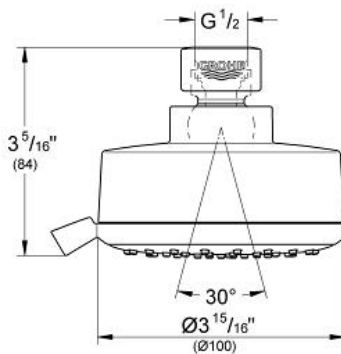

NEW TEMPESTA
COSMOPOLITAN 100
Shower Head 4 Sprays
MODEL # 27591001

Pure Freude
an Wasser

GROHE

Product Description:
NEW TEMPESTA COSMOPOLITAN 100
Shower Head 4 Sprays

Standard Specification:

- 4 Sprays: GROHE Rain O², Rain, Massage and Jet
- Rotating ball joint ± 15°
- 1/2" Connection thread
- 2.5 gpm (9.5 l/min) flow limiter
- **GROHE DreamSpray** perfect spray pattern
- **GROHE StarLight** chrome finish
- **SpeedClean**® anti-lime system
- Inner WaterGuide for a longer life
- Max Flow Rate 2.5 gpm (9.5 L/min)
- Min. recommended pressure: 15 psi

Applicable Codes & Standards:

- Energy Policy Act of 1992
- ASME A112.18.1/CSA B125.1

Color:

- 27591001 StarLight Chrome