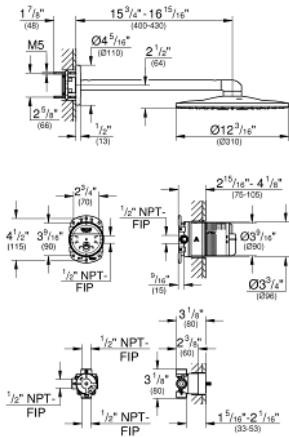

RAINSHOWER 310
SMARTACTIVE
Shower Head Set 2 Sprays
MODEL # 26502000

Pure Freude
an Wasser

Product Description:
RAINSHOWER 310 SMARTACTIVE
Shower Head Set 2 Sprays

Standard Specification:

- Consisting of:
- Rainshower 310 SmartActive shower head
- 2 Spray patterns:
- GROHE PureRain, ActiveRain
- Includes 16" shower arm

GROHE EcoJoy 1.75 gpm flow limiter per each water way

- **GROHE DreamSpray** perfect spray pattern
- **GROHE StarLight** chrome finish
- **SpeedClean®** anti-lime system
- Inner WaterGuide for a longer life
- Rough-in set for shower head
- 2-Way diverter rough-in set 29 900 000 (Trim set to be ordered separately)

Applicable Codes & Standards:

- Energy Policy Act of 1992
- ASME A112.18.1/CSA B125.1
- US Federal and State material regulations

Color:

- 26502000 StarLight Chrome