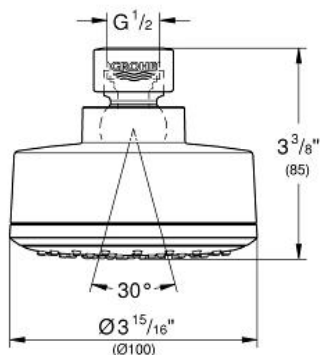

NEW TEMPESTA
COSMOPOLITAN 100
Shower Head 1 Spray
MODEL # 26366001

Pure Freude
an Wasser

GROHE

Product Description:
NEW TEMPESTA COSMOPOLITAN 100
Shower Head 1 Spray

Standard Specification:

- Rain spray pattern (1 spray-rain)
- Rotating ball joint $\pm 15^\circ$
- 1/2" Connection thread
- GROHE EcoJoy 1.75 gpm (6.6 l/min) flow limiter
- GROHE DreamSpray perfect spray pattern
- GROHE StarLight chrome finish
- SpeedClean® anti-lime system
- Inner WaterGuide for a longer life
- Min. recommended pressure: 15 psi
- Max Flow Rate: 1.75 gpm (6.6 L/min)