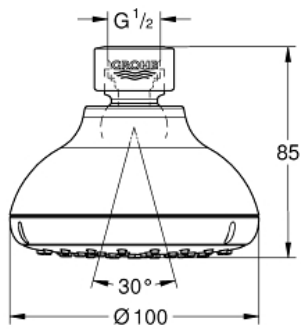

TEMPESTA 100  
Head shower 1 spray  
MODEL # 26050001

Pure Freude  
an Wasser

GROHE

**Product Description:**  
TEMPESTA 100  
Head shower 1 spray

**Standard Specification:**  
Rain  
ball joint  $\pm 15^\circ$  rotatable  
**GROHE EcoJoy** 5.7 l/min flow limiter  
**GROHE DreamSpray** perfect spray pattern  
**GROHE StarLight** chrome finish  
**SpeedClean** anti-lime system  
**Inner WaterGuide** for a longer life  
suitable for instantaneous heater  
min. recommended pressure 1.0 bar

**Color:**  
□ 26050001 chrome