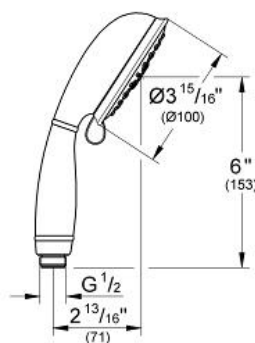

NEW TEMPESTA RUSTIC 100 Hand Shower 4 Sprays

MODEL # 27608001

Pure Freude
an Wasser

GROHE

Product Description:
NEW TEMPESTA RUSTIC 100
Hand Shower 4 Sprays

Standard Specification:

- 4 Sprays: GROHE Rain O², Rain, Massage and Jet
- 2.5 gpm (9.5 l/min) flow limiter
- **GROHE DreamSpray** perfect spray pattern
- **GROHE StarLight** chrome finish
- **SpeedClean**[®] anti-lime system
- Inner WaterGuide for a longer life
- Universal mounting system (fits all standard shower hoses)
- Max Flow Rate 2.5 gpm (9.5 L/min)
- Min. recommended pressure: 15 psi

Applicable Codes & Standards:

- Energy Policy Act of 1992
- ASME A112.18.1/CSA B125.1

Color:

- 27608001 StarLight Chrome