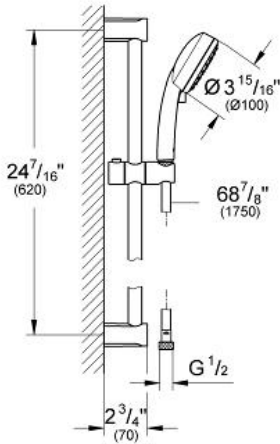

NEW TEMPESTA
 COSMOPOLITAN 100
 Shower Rail Set 2 Sprays
 MODEL # 2757820E

Pure Freude
 an Wasser

Product Description:
 NEW TEMPESTA COSMOPOLITAN 100
 Shower Rail Set 2 Sprays

Standard Specification:

- Consisting of:
- Hand shower New Tempesta Cosmopolitan 100 (27 571 20E)
- 24" shower bar (27 521)
- RelaxaFlex 69" plastic shower hose (28 154)
- GROHE EcoJoy 1.5 gpm (5.7 l/min) flow restrictor
- GROHE DreamSpray perfect spray pattern
- GROHE StarLight chrome finish
- SpeedClean® anti-lime system
- Inner WaterGuide for a longer life
- Min. recommended pressure: 15 psi