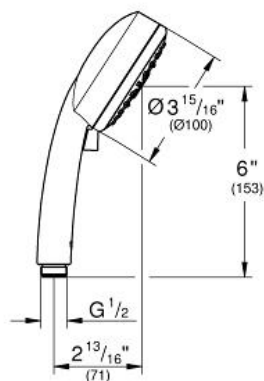

NEW TEMPESTA
COSMOPOLITAN 100
Hand Shower 4 Sprays
MODEL # 27575002

Pure Freude
an Wasser

GROHE

Product Description:
NEW TEMPESTA COSMOPOLITAN 100
Hand Shower 4 Sprays

Standard Specification:

- 4 Sprays: GROHE Rain O², Rain, Massage and Jet
- 2.5 gpm (9.5 l/min) flow limiter
- **GROHE DreamSpray** perfect spray pattern
- **GROHE StarLight** chrome finish
- **SpeedClean**[®] anti-lime system
- Inner WaterGuide for a longer life
- Universal mounting system (fits all standard shower hoses)
- Min. recommended pressure: 15 psi

Applicable Codes & Standards:

- Energy Policy Act of 1992
- ASME A112.18.1/CSA B125.1

Color:

- 27575002 StarLight Chrome