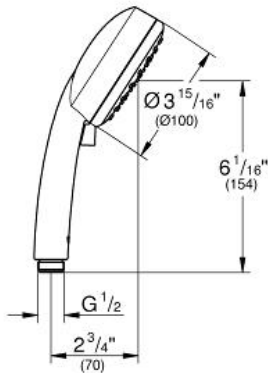

NEW TEMPESTA  
COSMOPOLITAN 100  
Handshower 2 Sprays  
MODEL # 2757120E

Pure Freude  
an Wasser

**Product Description:**  
NEW TEMPESTA COSMOPOLITAN 100  
Handshower 2 Sprays

**Standard Specification:**

- 2 Adjustable spray patterns: Rain, Jet
- GROHE EcoJoy 1.5 gpm (5.7 l/min) flow restrictor
- GROHE DreamSpray perfect spray pattern
- GROHE StarLight chrome finish
- SpeedClean® anti-lime system
- Inner WaterGuide for a longer life
- Universal mounting system (fits all standard shower hoses)
- Min. recommended pressure: 15 psi