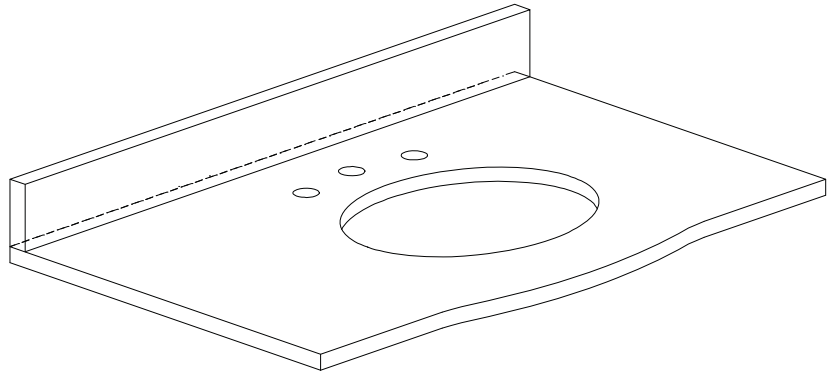

Colors / Finishes

- Antique Cherry

Nominal Dimension

- 36W x 21.5D x 34H inches

Components

Mirror	PROVENCE-M24-AC	PROVENCE-M30-AC	PROVENCE-M36-AC
Vanity Top	PROVENCE-SUT37BN		
Sink	CUM18WT	CUM18LN	

Product Diagrams

Avanity

PROVENCE-SUT37BN

Features

- Single 18" oval undermount sink cutout
- 8" widespread faucet holes
- 4" backsplash included
- Sink clips included

Colors / Finishes

- Natural imperial brown granite

Nominal Dimension

- 37W x 22D x 0.75H inches
- 939 x 560 x 18 mm

Components

Drain	CUM18WT	CUM18LN
Vanity	PROVENCE-V36-AC	

Product Diagrams

Top

Side

CUM18LN / CUM18WT

Features

- Vitreous China
- Undermount application
- 1.8 in. drain opening
- Overflow outlet

Colors / Finishes

- LN - Linen
- WT - White

Nominal Dimension

- 18.1W x 15D x 7.9H inches
- 458 x 380 x 200 mm

Components