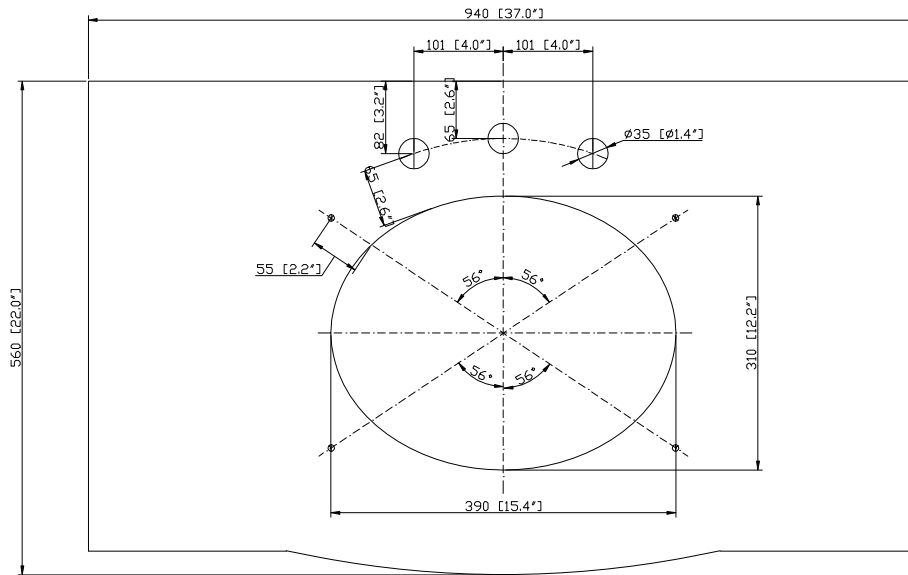

Colors / Finishes

- Antique Cherry

Nominal Dimension

- 36W x 21.5D x 34H inches

Components

Mirror	PROVENCE-M24-AC	PROVENCE-M30-AC	PROVENCE-M36-AC
Vanity Top	PROVENCE-SUT37BN		
Sink	CUM18WT	CUM18LN	

Product Diagrams

Avanity

PROVENCE-SUT37BN

Features

- Single 18" oval undermount sink cutout
- 8" widespread faucet holes
- 4" backsplash included
- Sink clips included

Colors / Finishes

- Natural imperial brown granite

Nominal Dimension

- 37W x 22D x 0.75H inches
- 939 x 560 x 18 mm

Components

Drain	CUM18WT	CUM18LN
Vanity	PROVENCE-V36-AC	

Product Diagrams

Top

Side

CUM18LN / CUM18WT

Features

- Vitreous China
- Undermount application
- 1.8 in. drain opening
- Overflow outlet

Colors / Finishes

- LN - Linen
- WT - White

Nominal Dimension

- 18.1W x 15D x 7.9H inches
- 458 x 380 x 200 mm

Components