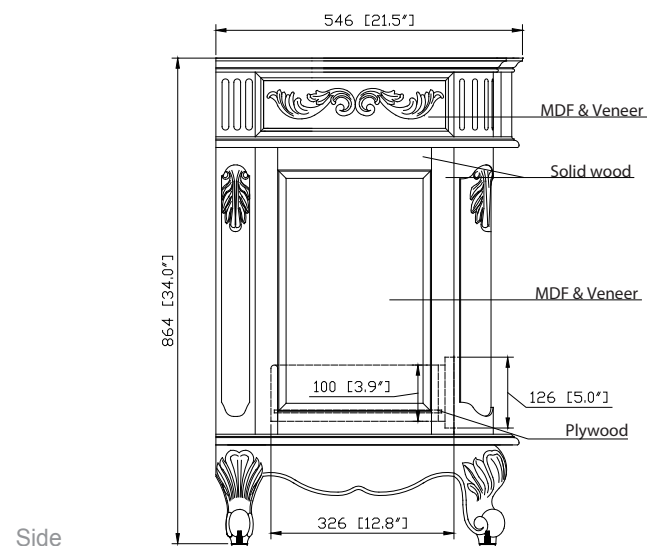

Colors / Finishes

- Antique Cherry

Nominal Dimension

- 36W x 21.5D x 34H inches

Components

Mirror	PROVENCE-M24-AC	PROVENCE-M30-AC	PROVENCE-M36-AC
Vanity Top	PROVENCE-SUT37BN		
Sink	CUM18WT	CUM18LN	

Product Diagrams

Avanity

PROVENCE-SUT37BN

Features

- Single 18" oval undermount sink cutout
- 8" widespread faucet holes
- 4" backsplash included
- Sink clips included

Colors / Finishes

- Natural imperial brown granite

Nominal Dimension

- 37W x 22D x 0.75H inches
- 939 x 560 x 18 mm

Components

Drain	CUM18WT	CUM18LN
Vanity	PROVENCE-V36-AC	

Product Diagrams

Top

Side

CUM18LN / CUM18WT

Features

- Vitreous China
- Undermount application
- 1.8 in. drain opening
- Overflow outlet

Colors / Finishes

- LN - Linen
- WT - White

Nominal Dimension

- 18.1W x 15D x 7.9H inches
- 458 x 380 x 200 mm

Components