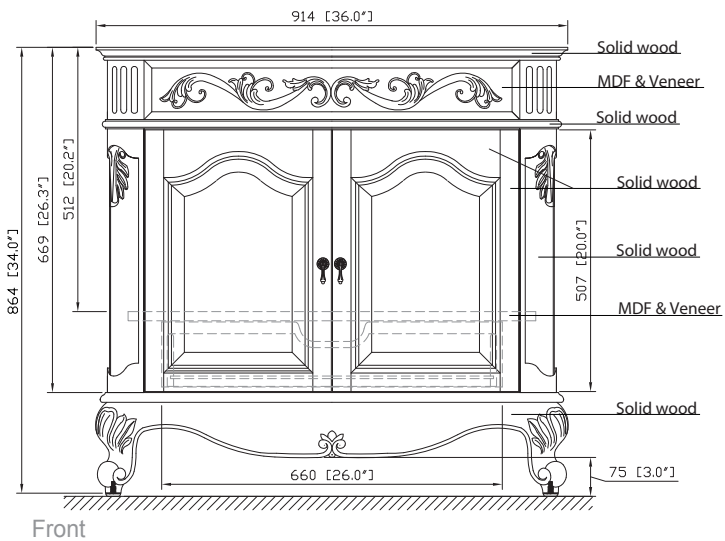

Colors / Finishes

- Antique Cherry

Nominal Dimension

- 36W x 21.5D x 34H inches

Components

Mirror	PROVENCE-M24-AC	PROVENCE-M30-AC	PROVENCE-M36-AC
Vanity Top	PROVENCE-SUT37BN		
Sink	CUM18WT	CUM18LN	

Product Diagrams

Avanity

PROVENCE-SUT37BN

Features

- Single 18" oval undermount sink cutout
- 8" widespread faucet holes
- 4" backsplash included
- Sink clips included

Colors / Finishes

- Natural imperial brown granite

Nominal Dimension

- 37W x 22D x 0.75H inches
- 939 x 560 x 18 mm

Components

Drain	CUM18WT	CUM18LN
Vanity	PROVENCE-V36-AC	

Product Diagrams

Top

Side

CUM18LN / CUM18WT

Features

- Vitreous China
- Undermount application
- 1.8 in. drain opening
- Overflow outlet

Colors / Finishes

- LN - Linen
- WT - White

Nominal Dimension

- 18.1W x 15D x 7.9H inches
- 458 x 380 x 200 mm

Components