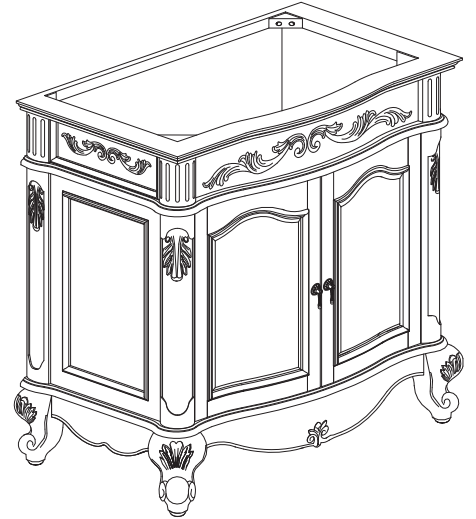

Avanity

PROVENCE-V36-AC

Features

- Solid poplar wood frame, Cherry veneer MDF
- Hand crafted details
- 2 soft-close doors
- 1 interior drawer
- Antique brass finished hardware
- Adjustable height levelers

Colors / Finishes

- Antique Cherry

Nominal Dimension

- 36W x 21.5D x 34H inches

Components

Mirror	PROVENCE-M24-AC	PROVENCE-M30-AC	PROVENCE-M36-AC
Vanity Top	PROVENCE-SUT37BN		
Sink	CUM18WT	CUM18LN	

Product Diagrams

Avanity

PROVENCE-SUT37BN

Features

- Single 18" oval undermount sink cutout
- 8" widespread faucet holes
- 4" backsplash included
- Sink clips included

Colors / Finishes

- Natural imperial brown granite

Nominal Dimension

- 37W x 22D x 0.75H inches
- 939 x 560 x 18 mm

Components

Drain	CUM18WT	CUM18LN
Vanity	PROVENCE-V36-AC	

Product Diagrams

Top

Side

CUM18LN / CUM18WT

Features