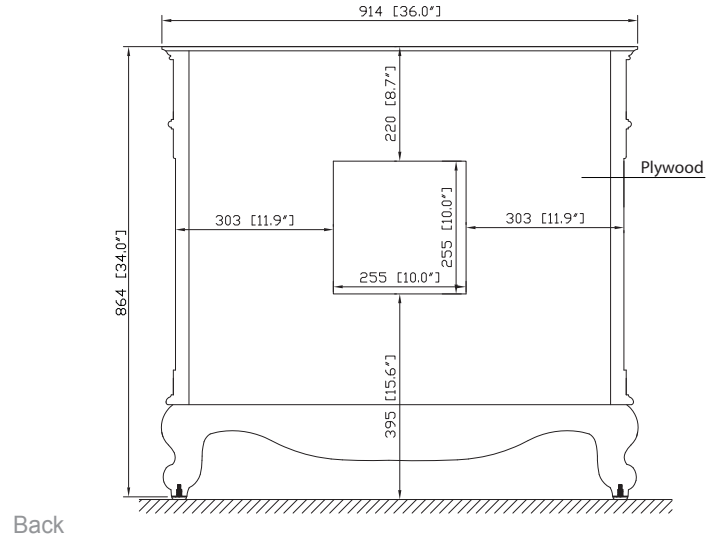

Colors / Finishes

- Antique Cherry

Nominal Dimension

- 36W x 21.5D x 34H inches

Components

Mirror	PROVENCE-M24-AC	PROVENCE-M30-AC	PROVENCE-M36-AC
Vanity Top	PROVENCE-SUT37BN		
Sink	CUM18WT	CUM18LN	

Product Diagrams

Avanity

PROVENCE-SUT37BN

Features

- Single 18" oval undermount sink cutout
- 8" widespread faucet holes
- 4" backsplash included
- Sink clips included

Colors / Finishes

- Natural imperial brown granite

Nominal Dimension

- 37W x 22D x 0.75H inches
- 939 x 560 x 18 mm

Components

Drain	CUM18WT	CUM18LN
Vanity	PROVENCE-V36-AC	

Product Diagrams

Top

Side

CUM18LN / CUM18WT

Features

- Vitreous China
- Undermount application
- 1.8 in. drain opening
- Overflow outlet

Colors / Finishes

- LN - Linen
- WT - White

Nominal Dimension

- 18.1W x 15D x 7.9H inches
- 458 x 380 x 200 mm

Components