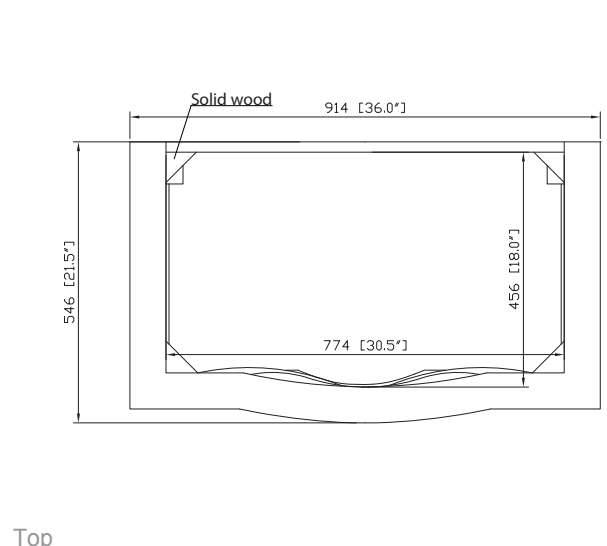

Colors / Finishes

- Antique Cherry

Nominal Dimension

- 36W x 21.5D x 34H inches

Components

Mirror	PROVENCE-M24-AC	PROVENCE-M30-AC	PROVENCE-M36-AC
Vanity Top	PROVENCE-SUT37BN		
Sink	CUM18WT	CUM18LN	

Product Diagrams

Avanity

PROVENCE-SUT37BN

Features

- Single 18" oval undermount sink cutout
- 8" widespread faucet holes
- 4" backsplash included
- Sink clips included

Colors / Finishes

- Natural imperial brown granite

Nominal Dimension

- 37W x 22D x 0.75H inches
- 939 x 560 x 18 mm

Components

Drain	CUM18WT	CUM18LN
Vanity	PROVENCE-V36-AC	

Product Diagrams

Top

Side

CUM18LN / CUM18WT

Features

- Vitreous China
- Undermount application
- 1.8 in. drain opening
- Overflow outlet

Colors / Finishes

- LN - Linen
- WT - White

Nominal Dimension

- 18.1W x 15D x 7.9H inches
- 458 x 380 x 200 mm

Components