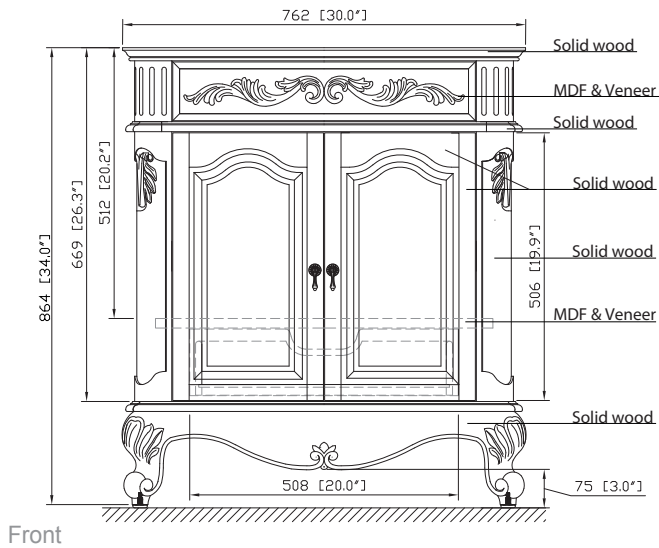

Colors / Finishes

- Antique Cherry

Nominal Dimension

- 30W x 21.5D x 34H inches

Components

Mirror	PROVENCE-M24-AC	PROVENCE-M30-AC
Vanity Top	PROVENCE-SUT31BN	
Sink	CUM18WT	CUM18LN

Product Diagrams

Avanity

PROVENCE-SUT31BN

Features

- Single 18" oval undermount sink cutout
- 8" widespread faucet holes
- 4" backsplash included
- Sink clips included

Colors / Finishes

- Natural imperial brown granite

Nominal Dimension

- 31W x 22D x 0.75H inches
- 787 x 560 x 18 mm

Components

Drain	CUM18WT	CUM18LN
Vanity	PROVENCE-V30-AC	

Product Diagrams

Side

CUM18LN / CUM18WT

Features

- Vitreous China
- Undermount application
- 1.8 in. drain opening
- Overflow outlet

Colors / Finishes

- LN - Linen
- WT - White

Nominal Dimension

- 18.1W x 15D x 7.9H inches
- 458 x 380 x 200 mm

Components

Drain	VC-DRAIN-CP	VC-DRAIN-BN					
Vanity Top	SUT25BK	SUT25CW	SUT25GB	SUT31BK	SUT31CW	SUT31GB	SUT37BK
	SUT37GB	SUT37CW	SUT49CW	SUT49GB	SUT49BK	SUT61BK	SUT61CW
	SUT61GB	SUT73BK	SUT73CW	SUT73GB			