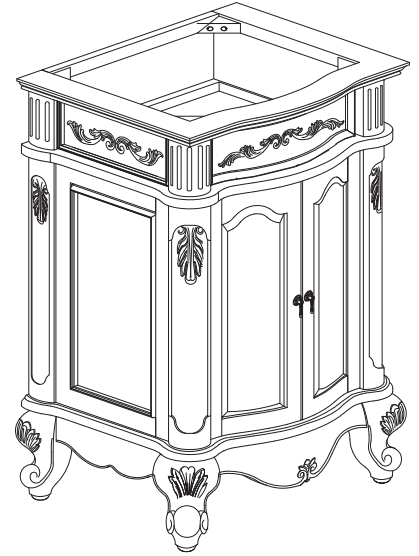

Avanity

PROVENCE-V30-AC

Features

- Solid poplar wood frame , Cherry veneer MDF
- Hand crafted details
- 2 soft-close doors
- 1 interior drawer
- Antique brass finished hardware
- Adjustable height levelers

Colors / Finishes

- Antique Cherry

Nominal Dimension

- 30W x 21.5D x 34H inches

Components

Mirror	PROVENCE-M24-AC	PROVENCE-M30-AC
Vanity Top	PROVENCE-SUT31BN	
Sink	CUM18WT	CUM18LN

Product Diagrams

Avanity

PROVENCE-SUT31BN

Features

- Single 18" oval undermount sink cutout
- 8" widespread faucet holes
- 4" backsplash included
- Sink clips included

Colors / Finishes

- Natural imperial brown granite

Nominal Dimension

- 31W x 22D x 0.75H inches
- 787 x 560 x 18 mm

Components

Drain	CUM18WT	CUM18LN
Vanity	PROVENCE-V30-AC	

Product Diagrams

Side

CUM18LN / CUM18WT

Features

- Vitreous China
- Undermount application
- 1.8 in. drain opening
- Overflow outlet