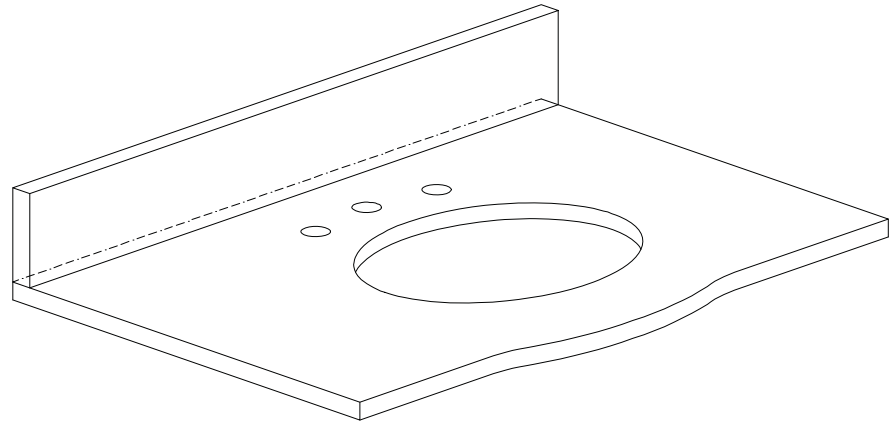

Colors / Finishes

- Antique Cherry

Nominal Dimension

- 30W x 21.5D x 34H inches

Components

Mirror	PROVENCE-M24-AC	PROVENCE-M30-AC
Vanity Top	PROVENCE-SUT31BN	
Sink	CUM18WT	CUM18LN

Product Diagrams

Avanity

PROVENCE-SUT31BN

Features

- Single 18" oval undermount sink cutout
- 8" widespread faucet holes
- 4" backsplash included
- Sink clips included

Colors / Finishes

- Natural imperial brown granite

Nominal Dimension

- 31W x 22D x 0.75H inches
- 787 x 560 x 18 mm

Components

Drain	CUM18WT	CUM18LN
Vanity	PROVENCE-V30-AC	

Product Diagrams

Side

CUM18LN / CUM18WT

Features

- Vitreous China
- Undermount application
- 1.8 in. drain opening
- Overflow outlet

Colors / Finishes

- LN - Linen
- WT - White

Nominal Dimension

- 18.1W x 15D x 7.9H inches
- 458 x 380 x 200 mm

Components

Drain	VC-DRAIN-CP	VC-DRAIN-BN					
Vanity Top	SUT25BK	SUT25CW	SUT25GB	SUT31BK	SUT31CW	SUT31GB	SUT37BK
	SUT37GB	SUT37CW	SUT49CW	SUT49GB	SUT49BK	SUT61BK	SUT61CW
	SUT61GB	SUT73BK	SUT73CW	SUT73GB			