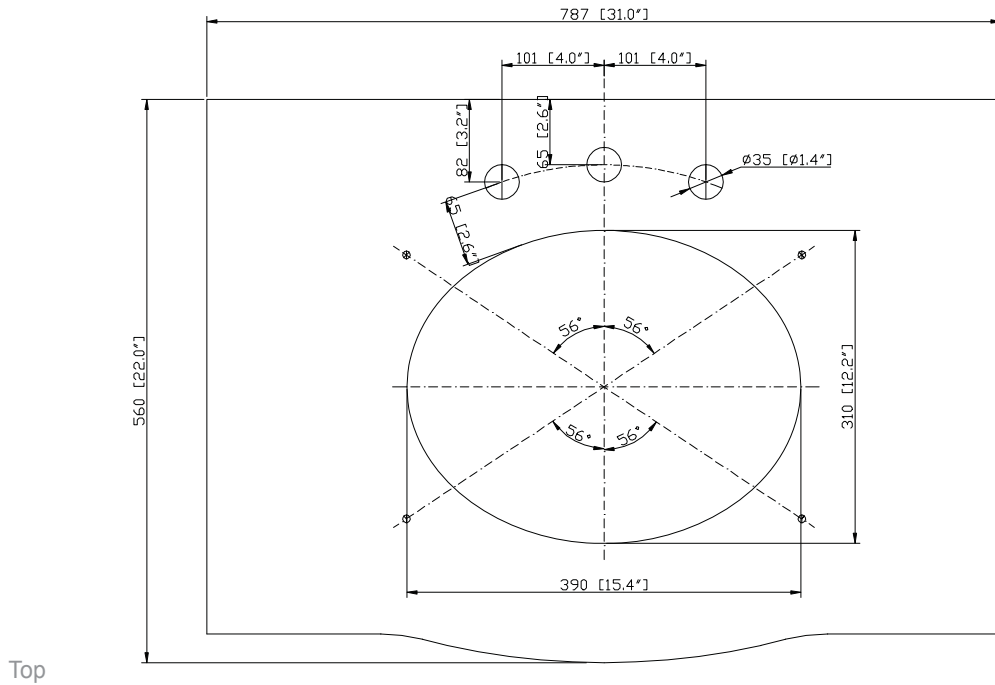

Colors / Finishes

- Antique Cherry

Nominal Dimension

- 30W x 21.5D x 34H inches

Components

Mirror	PROVENCE-M24-AC	PROVENCE-M30-AC
Vanity Top	PROVENCE-SUT31BN	
Sink	CUM18WT	CUM18LN

Product Diagrams

Avanity

PROVENCE-SUT31BN

Features

- Single 18" oval undermount sink cutout
- 8" widespread faucet holes
- 4" backsplash included
- Sink clips included

Colors / Finishes

- Natural imperial brown granite

Nominal Dimension

- 31W x 22D x 0.75H inches
- 787 x 560 x 18 mm

Components

Drain	CUM18WT	CUM18LN
Vanity	PROVENCE-V30-AC	

Product Diagrams

Side

CUM18LN / CUM18WT

Features

- Vitreous China
- Undermount application
- 1.8 in. drain opening
- Overflow outlet

Colors / Finishes

- LN - Linen
- WT - White

Nominal Dimension

- 18.1W x 15D x 7.9H inches
- 458 x 380 x 200 mm

Components

Drain	VC-DRAIN-CP	VC-DRAIN-BN					
Vanity Top	SUT25BK	SUT25CW	SUT25GB	SUT31BK	SUT31CW	SUT31GB	SUT37BK
	SUT37GB	SUT37CW	SUT49CW	SUT49GB	SUT49BK	SUT61BK	SUT61CW
	SUT61GB	SUT73BK	SUT73CW	SUT73GB			