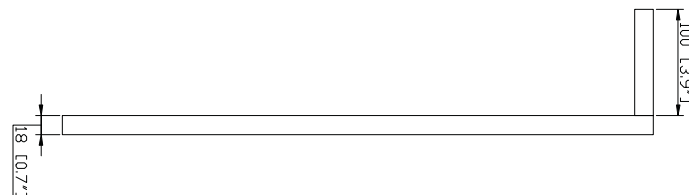

Colors / Finishes

- Antique Cherry

Nominal Dimension

- 30W x 21.5D x 34H inches

Components

Mirror	PROVENCE-M24-AC	PROVENCE-M30-AC
Vanity Top	PROVENCE-SUT31BN	
Sink	CUM18WT	CUM18LN

Product Diagrams

Avanity

PROVENCE-SUT31BN

Features

- Single 18" oval undermount sink cutout
- 8" widespread faucet holes
- 4" backsplash included
- Sink clips included

Colors / Finishes

- Natural imperial brown granite

Nominal Dimension

- 31W x 22D x 0.75H inches
- 787 x 560 x 18 mm

Components

Drain	CUM18WT	CUM18LN
Vanity	PROVENCE-V30-AC	

Product Diagrams

Side

CUM18LN / CUM18WT

Features

- Vitreous China
- Undermount application
- 1.8 in. drain opening
- Overflow outlet

Colors / Finishes

- LN - Linen
- WT - White

Nominal Dimension

- 18.1W x 15D x 7.9H inches
- 458 x 380 x 200 mm

Components

Drain	VC-DRAIN-CP	VC-DRAIN-BN					
Vanity Top	SUT25BK	SUT25CW	SUT25GB	SUT31BK	SUT31CW	SUT31GB	SUT37BK
	SUT37GB	SUT37CW	SUT49CW	SUT49GB	SUT49BK	SUT61BK	SUT61CW
	SUT61GB	SUT73BK	SUT73CW	SUT73GB			