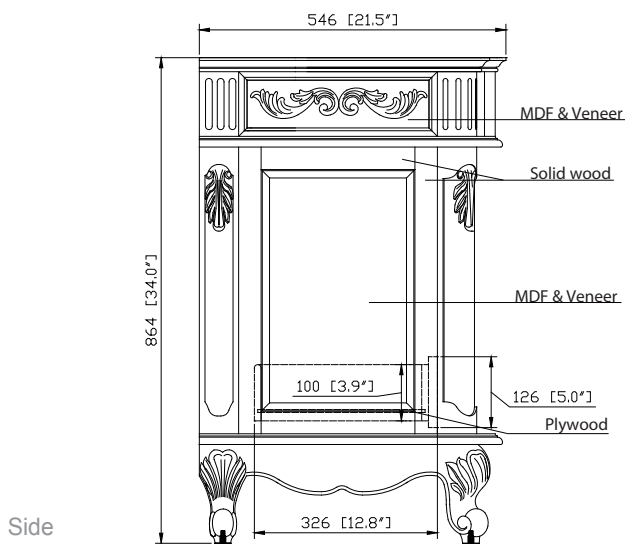

Colors / Finishes

- Antique Cherry

Nominal Dimension

- 30W x 21.5D x 34H inches

Components

Mirror	PROVENCE-M24-AC	PROVENCE-M30-AC
Vanity Top	PROVENCE-SUT31BN	
Sink	CUM18WT	CUM18LN

Product Diagrams

Avanity

PROVENCE-SUT31BN

Features

- Single 18" oval undermount sink cutout
- 8" widespread faucet holes
- 4" backsplash included
- Sink clips included

Colors / Finishes

- Natural imperial brown granite

Nominal Dimension

- 31W x 22D x 0.75H inches
- 787 x 560 x 18 mm

Components

Drain	CUM18WT	CUM18LN
Vanity	PROVENCE-V30-AC	

Product Diagrams

Side

CUM18LN / CUM18WT

Features

- Vitreous China
- Undermount application
- 1.8 in. drain opening
- Overflow outlet

Colors / Finishes

- LN - Linen
- WT - White

Nominal Dimension

- 18.1W x 15D x 7.9H inches
- 458 x 380 x 200 mm

Components

Drain	VC-DRAIN-CP	VC-DRAIN-BN					
Vanity Top	SUT25BK	SUT25CW	SUT25GB	SUT31BK	SUT31CW	SUT31GB	SUT37BK
	SUT37GB	SUT37CW	SUT49CW	SUT49GB	SUT49BK	SUT61BK	SUT61CW
	SUT61GB	SUT73BK	SUT73CW	SUT73GB			