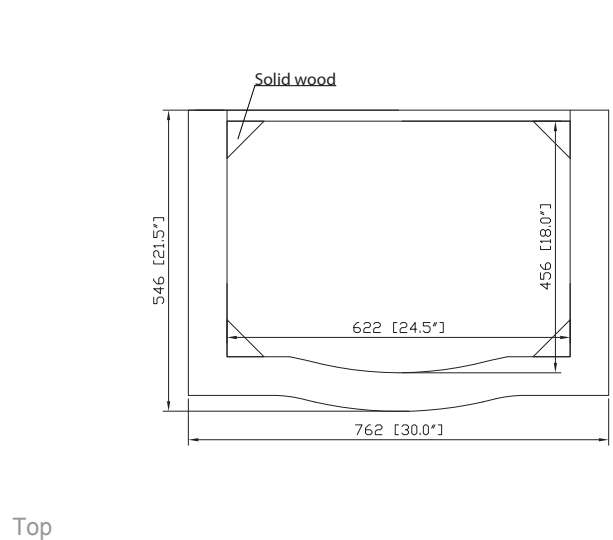

Colors / Finishes

- Antique Cherry

Nominal Dimension

- 30W x 21.5D x 34H inches

Components

Mirror	PROVENCE-M24-AC	PROVENCE-M30-AC
Vanity Top	PROVENCE-SUT31BN	
Sink	CUM18WT	CUM18LN

Product Diagrams

Avanity

PROVENCE-SUT31BN

Features

- Single 18" oval undermount sink cutout
- 8" widespread faucet holes
- 4" backsplash included
- Sink clips included

Colors / Finishes

- Natural imperial brown granite

Nominal Dimension

- 31W x 22D x 0.75H inches
- 787 x 560 x 18 mm

Components

Drain	CUM18WT	CUM18LN
Vanity	PROVENCE-V30-AC	

Product Diagrams

Side

CUM18LN / CUM18WT

Features

- Vitreous China
- Undermount application
- 1.8 in. drain opening
- Overflow outlet

Colors / Finishes

- LN - Linen
- WT - White

Nominal Dimension

- 18.1W x 15D x 7.9H inches
- 458 x 380 x 200 mm

Components

Drain	VC-DRAIN-CP	VC-DRAIN-BN					
Vanity Top	SUT25BK	SUT25CW	SUT25GB	SUT31BK	SUT31CW	SUT31GB	SUT37BK
	SUT37GB	SUT37CW	SUT49CW	SUT49GB	SUT49BK	SUT61BK	SUT61CW
	SUT61GB	SUT73BK	SUT73CW	SUT73GB			