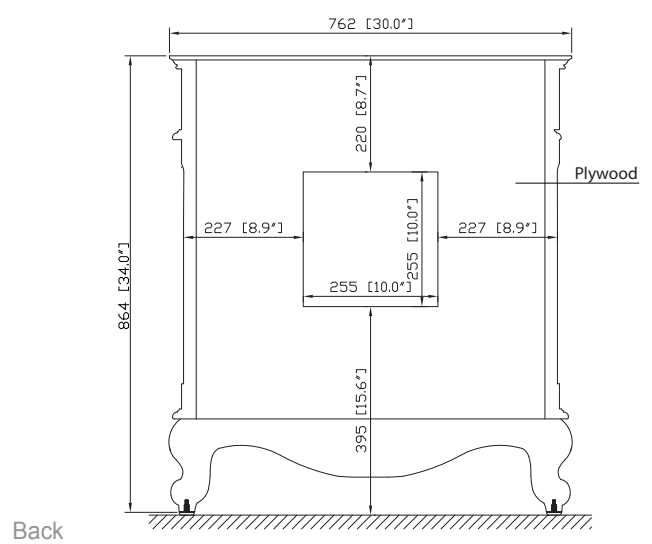

Colors / Finishes

- Antique Cherry

Nominal Dimension

- 30W x 21.5D x 34H inches

Components

Mirror	PROVENCE-M24-AC	PROVENCE-M30-AC
Vanity Top	PROVENCE-SUT31BN	
Sink	CUM18WT	CUM18LN

Product Diagrams

Avanity

PROVENCE-SUT31BN

Features

- Single 18" oval undermount sink cutout
- 8" widespread faucet holes
- 4" backsplash included
- Sink clips included

Colors / Finishes

- Natural imperial brown granite

Nominal Dimension

- 31W x 22D x 0.75H inches
- 787 x 560 x 18 mm

Components

Drain	CUM18WT	CUM18LN
Vanity	PROVENCE-V30-AC	

Product Diagrams

Side

CUM18LN / CUM18WT

Features

- Vitreous China
- Undermount application
- 1.8 in. drain opening
- Overflow outlet

Colors / Finishes

- LN - Linen
- WT - White

Nominal Dimension

- 18.1W x 15D x 7.9H inches
- 458 x 380 x 200 mm

Components

Drain	VC-DRAIN-CP	VC-DRAIN-BN					
Vanity Top	SUT25BK	SUT25CW	SUT25GB	SUT31BK	SUT31CW	SUT31GB	SUT37BK
	SUT37GB	SUT37CW	SUT49CW	SUT49GB	SUT49BK	SUT61BK	SUT61CW
	SUT61GB	SUT73BK	SUT73CW	SUT73GB			