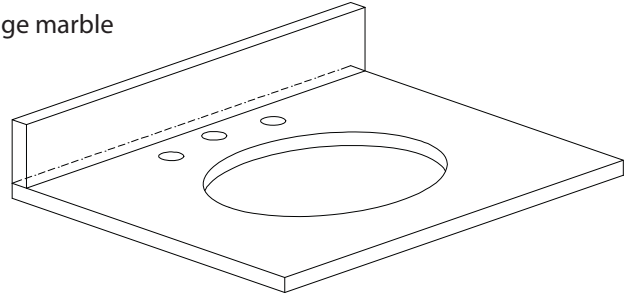

## Nominal Dimension / Dimension Nominale

- 24W x 21.5D x 34H inches | 610 x 546 x 864 mm

### Features

- Top cutout for single undermount sink
- Top pre-drilled for 8" widespread faucet
- 4" backsplash included

### Nominal Dimension

- 25W x 22D x 1H inches
- 635 x 560 x 25 mm