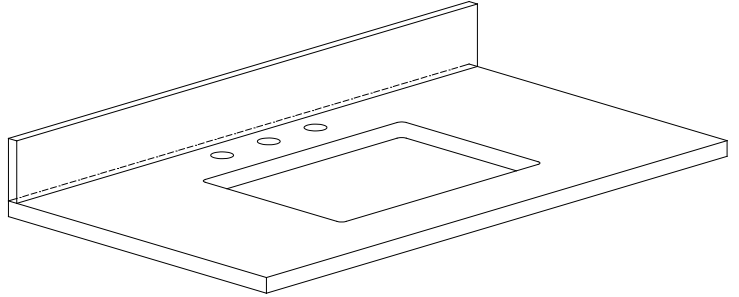

Colors / Couleurs

- Rustic Gray / Gris rustique

Nominal Dimension / Dimension Nominale

- 43W x 22D x 32H inches | 1092 x 559 x 814 mm

Product Diagrams / Diagrammes Produit

Front / Devant

Back / Derrière

Side / Côté

Top / Haut

SUT43BK-R / SUT43CW -R / SUT43GB-R

Features

- Single 20" rectangular sink cutout
- 8" widespread faucet holes
- 4" backsplash included
- Sink clips included

Colors / Finishes

- BK - Natural Black Granite
- CW - Natural Carrera White marble
- GB - Natural Galala Beige marble

Nominal Dimension

- 43W x 22D x 1H inches
- 1092 x 560 x 25 mm

Components

Sink	CUM20WT-R	
Vanity	BROOKS-V42	HAMILTON-V42

Product Diagrams

Side

Avanity

CUM20WT-R

Features

- Vitreous China
- Undermount application

Components

Drain	VC-DRAIN-CP	VC-DRAIN-BN
-------	-------------	-------------

Colors / Finishes

- White

Nominal Dimension

- 20W x 15D x 7.7H inches
- 510 x 381 x 196mm