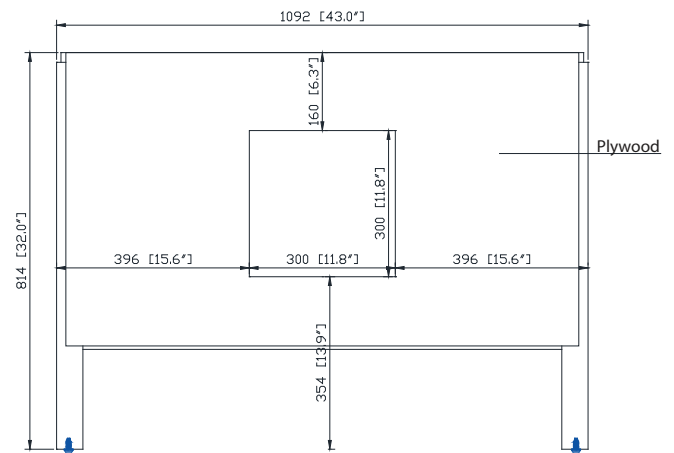

Colors / Couleurs

- Rustic Gray / Gris rustique

Nominal Dimension / Dimension Nominale

- 43W x 22D x 32H inches | 1092 x 559 x 814 mm

Product Diagrams / Diagrammes Produit

Front / Devant

Back / Derrière

Side / Côté

Top / Haut

SUT43BK-R / SUT43CW -R / SUT43GB-R

Features

- Single 20" rectangular sink cutout
- 8" widespread faucet holes
- 4" backsplash included
- Sink clips included

Colors / Finishes

- BK - Natural Black Granite
- CW - Natural Carrera White marble
- GB - Natural Galala Beige marble

Nominal Dimension

- 43W x 22D x 1H inches
- 1092 x 560 x 25 mm

Components

Sink	CUM20WT-R	
Vanity	BROOKS-V42	HAMILTON-V42

Product Diagrams

Side

Avanity

CUM20WT-R

Features

- Vitreous China
- Undermount application

Components

Drain	VC-DRAIN-CP	VC-DRAIN-BN
-------	-------------	-------------

Colors / Finishes

- White

Nominal Dimension

- 20W x 15D x 7.7H inches
- 510 x 381 x 196mm