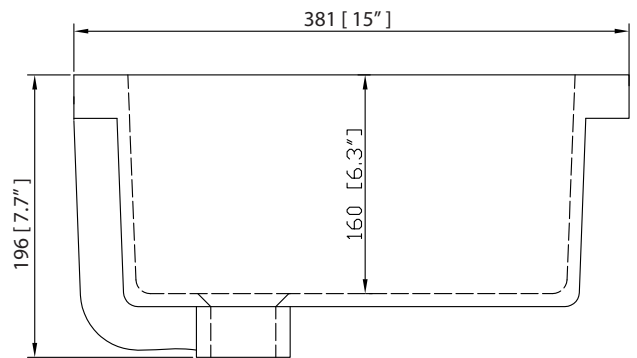

Colors / Couleurs

- Rustic Gray / Gris rustique

Nominal Dimension / Dimension Nominale

- 43W x 22D x 32H inches | 1092 x 559 x 814 mm

Product Diagrams / Diagrammes Produit

Front / Devant

Back / Derrière

Side / Côté

Nominal Dimension

- 43W x 22D x 1H inches
- 1092 x 560 x 25 mm

Components

Sink	CUM20WT-R	
Vanity	BROOKS-V42	HAMILTON-V42

Product Diagrams

Side

Avanity

CUM20WT-R

Features

- Vitreous China
- Undermount application

Components

Drain	VC-DRAIN-CP	VC-DRAIN-BN
-------	-------------	-------------

Colors / Finishes

- White

Nominal Dimension

- 20W x 15D x 7.7H inches
- 510 x 381 x 196mm

Product Diagrams

Top

Front

Side