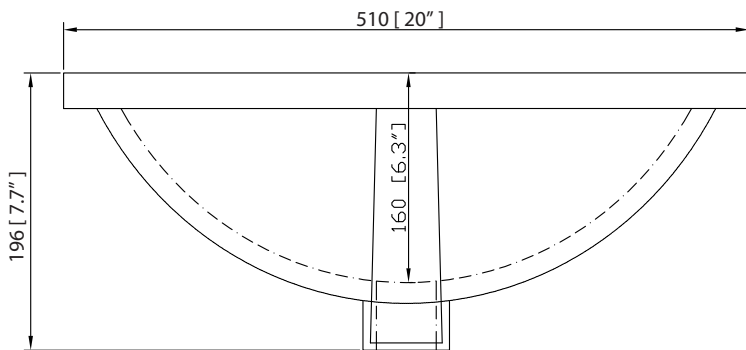

Colors / Couleurs

- Rustic Gray / Gris rustique

Nominal Dimension / Dimension Nominale

- 43W x 22D x 32H inches | 1092 x 559 x 814 mm

Product Diagrams / Diagrammes Produit

Front / Devant

Back / Derrière

Side / Côté

Nominal Dimension

- 43W x 22D x 1H inches
- 1092 x 560 x 25 mm

Components

Sink	CUM20WT-R	
Vanity	BROOKS-V42	HAMILTON-V42

Product Diagrams

Side

Avanity

CUM20WT-R

Features

- Vitreous China
- Undermount application

Components

Drain	VC-DRAIN-CP	VC-DRAIN-BN
-------	-------------	-------------

Colors / Finishes

- White

Nominal Dimension

- 20W x 15D x 7.7H inches
- 510 x 381 x 196mm

Product Diagrams

Top

Front

Side