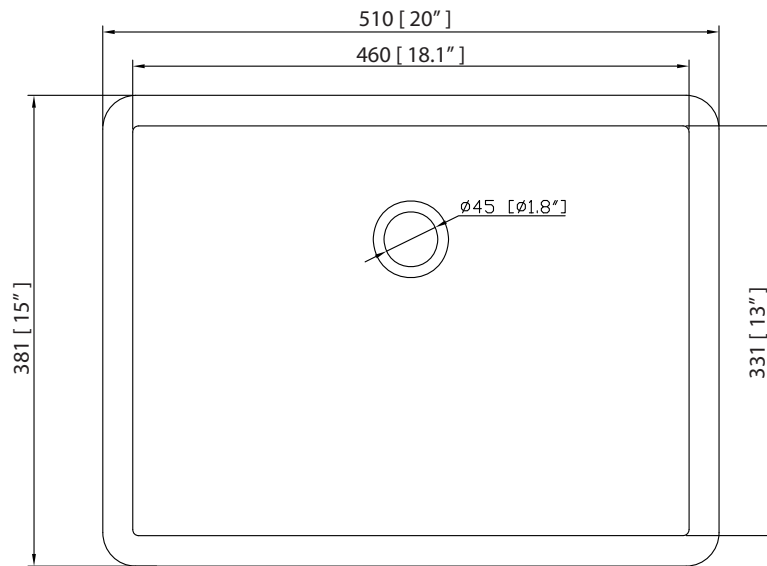

Colors / Couleurs

- Rustic Gray / Gris rustique

Nominal Dimension / Dimension Nominale

- 43W x 22D x 32H inches | 1092 x 559 x 814 mm

Product Diagrams / Diagrammes Produit

Front / Devant

Back / Derrière

Side / Côté

Nominal Dimension

- 43W x 22D x 1H inches
- 1092 x 560 x 25 mm

Components

Sink	CUM20WT-R	
Vanity	BROOKS-V42	HAMILTON-V42

Product Diagrams

Side

Avanity

CUM20WT-R

Features

- Vitreous China
- Undermount application

Components

Drain	VC-DRAIN-CP	VC-DRAIN-BN
-------	-------------	-------------

Colors / Finishes

- White

Nominal Dimension

- 20W x 15D x 7.7H inches
- 510 x 381 x 196mm

Product Diagrams

Top

Front

Side