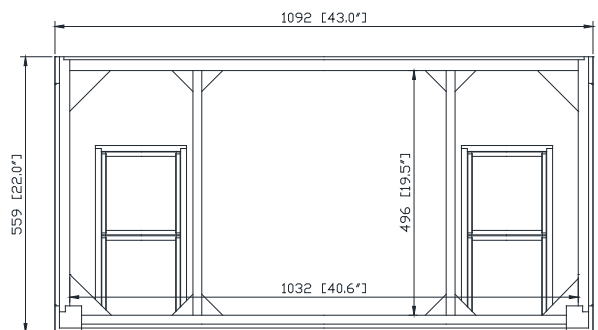

Colors / Couleurs

- Rustic Gray / Gris rustique

Nominal Dimension / Dimension Nominale

- 43W x 22D x 32H inches | 1092 x 559 x 814 mm

Product Diagrams / Diagrammes Produit

Front / Devant

Back / Derrière

Side / Côté

Top / Haut

SUT43BK-R / SUT43CW -R / SUT43GB-R

Features

- Single 20" rectangular sink cutout
- 8" widespread faucet holes
- 4" backsplash included
- Sink clips included

Colors / Finishes

- BK - Natural Black Granite
- CW - Natural Carrera White marble
- GB - Natural Galala Beige marble

Nominal Dimension

- 43W x 22D x 1H inches
- 1092 x 560 x 25 mm

Components

Sink	CUM20WT-R	
Vanity	BROOKS-V42	HAMILTON-V42

Product Diagrams

Side

Avanity

CUM20WT-R

Features

- Vitreous China
- Undermount application

Components

Drain	VC-DRAIN-CP	VC-DRAIN-BN
-------	-------------	-------------

Colors / Finishes

- White

Nominal Dimension

- 20W x 15D x 7.7H inches
- 510 x 381 x 196mm