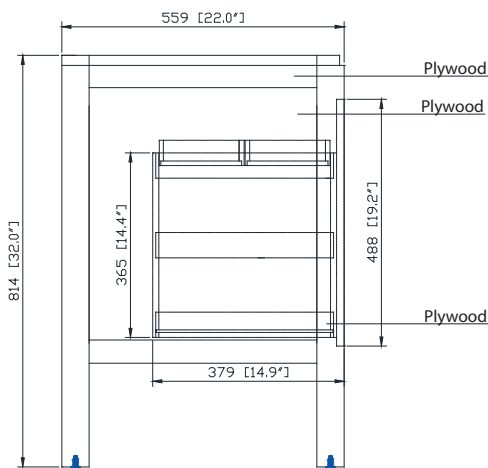

Colors / Couleurs

- Rustic Gray / Gris rustique

Nominal Dimension / Dimension Nominale

- 43W x 22D x 32H inches | 1092 x 559 x 814 mm

Product Diagrams / Diagrammes Produit

Front / Devant

Back / Derrière

Side / Côté

Top / Haut

SUT43BK-R / SUT43CW -R / SUT43GB-R

Features

- Single 20" rectangular sink cutout
- 8" widespread faucet holes
- 4" backsplash included
- Sink clips included

Colors / Finishes

- BK - Natural Black Granite
- CW - Natural Carrera White marble
- GB - Natural Galala Beige marble

Nominal Dimension

- 43W x 22D x 1H inches
- 1092 x 560 x 25 mm

Components

Sink	CUM20WT-R	
Vanity	BROOKS-V42	HAMILTON-V42

Product Diagrams

Side

Avanity

CUM20WT-R

Features

- Vitreous China
- Undermount application

Components

Drain	VC-DRAIN-CP	VC-DRAIN-BN
-------	-------------	-------------

Colors / Finishes

- White

Nominal Dimension

- 20W x 15D x 7.7H inches
- 510 x 381 x 196mm