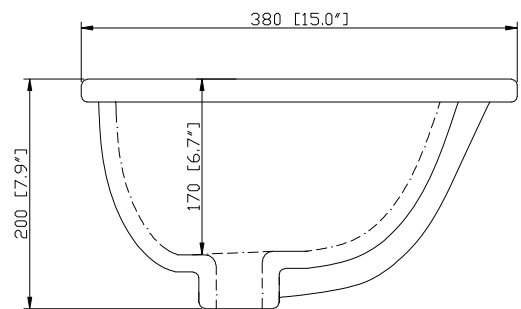

Product Diagrams

Front