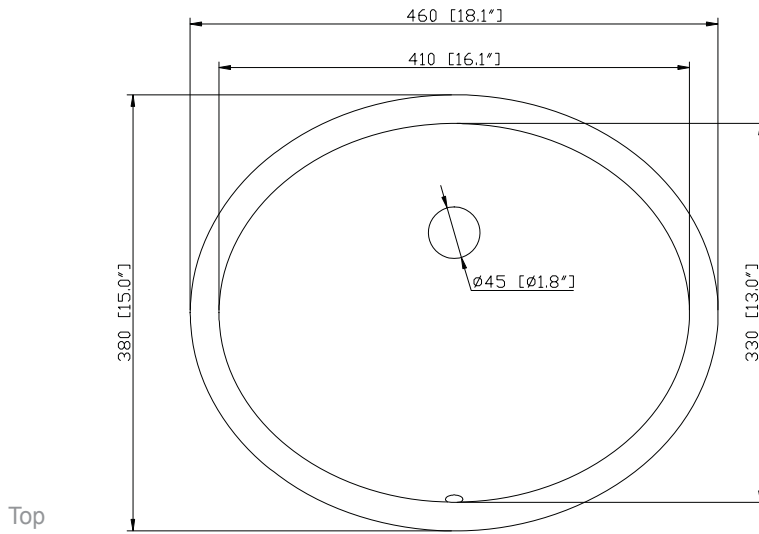

Product Diagrams

Front