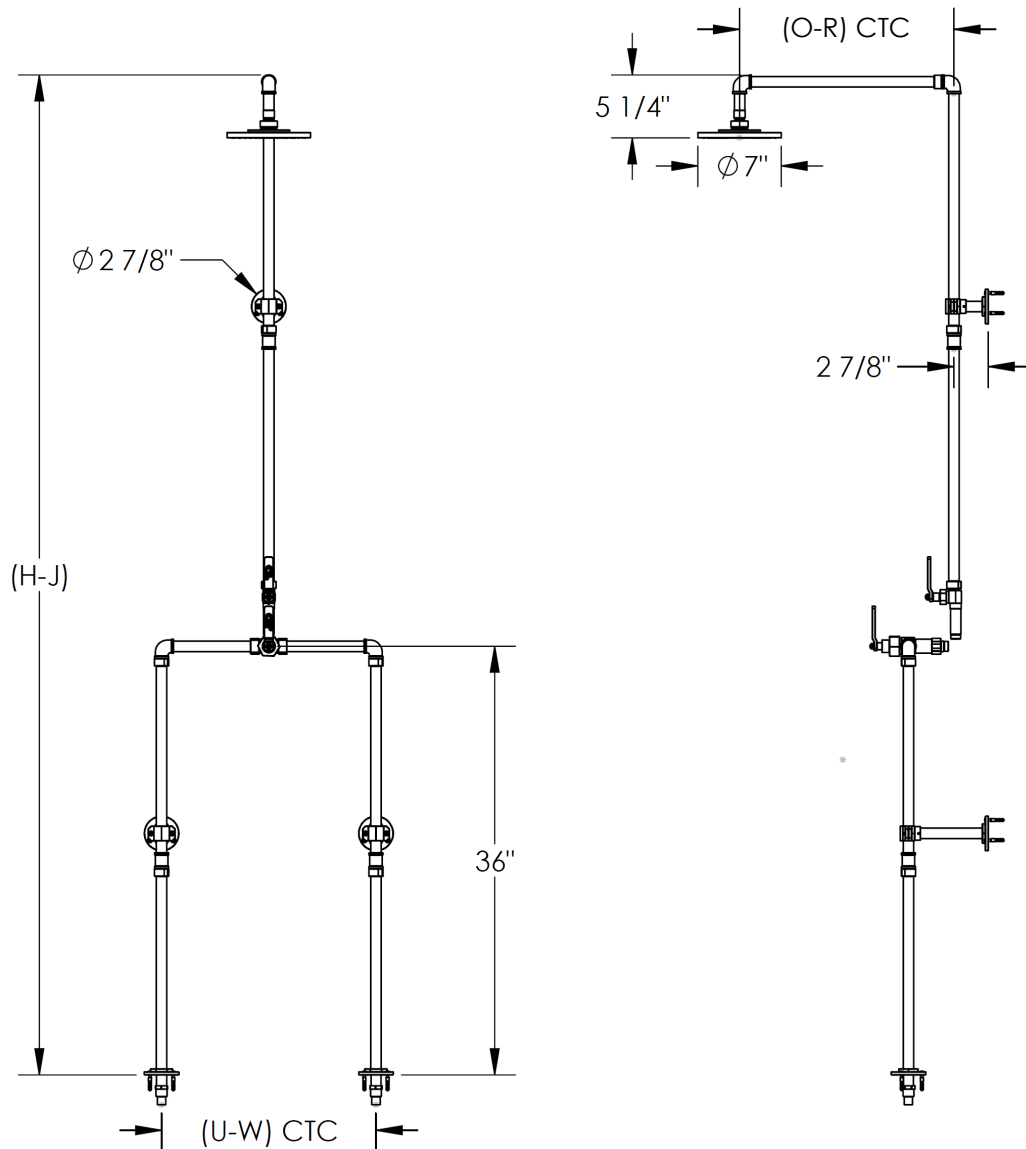

FEATURES

- Shower flow rate: 2 gpm
- Some systems may require a remote pressure balance valve
- Warranty:
 - Limited lifetime warranty (residential use)
 - One year (commercial use)
- Solid Brass Construction
- Standard finishes:
 - polished chrome
 - satin nickel
 - polished nickel
 - rustic brass

H=84"
I=90"
J=96"

O=12"
P=14"
Q=16"
R=18"

U=8"
V=12"
W=18"

IMPORTANT INSTALLATION INFORMATION

- USE TEFLON TAPE OR PIPE SEALANT FOR THREADED CONNECTIONS
- DO NOT USE PLUMBER'S PUTTY ON ANY OF THE BRASS COMPONENTS
This will cause the finish to tarnish and void the warranty. A non-corrosive Alkoxy Silicone is recommended.
- DURING SWEATING OF LINES DO NOT OVERHEAT CASTING
Overheating may cause damage to internal mechanism
- COPPER ADAPTORS MAY BE REQUIRED TO COMPLETE YOUR INSTALLATION