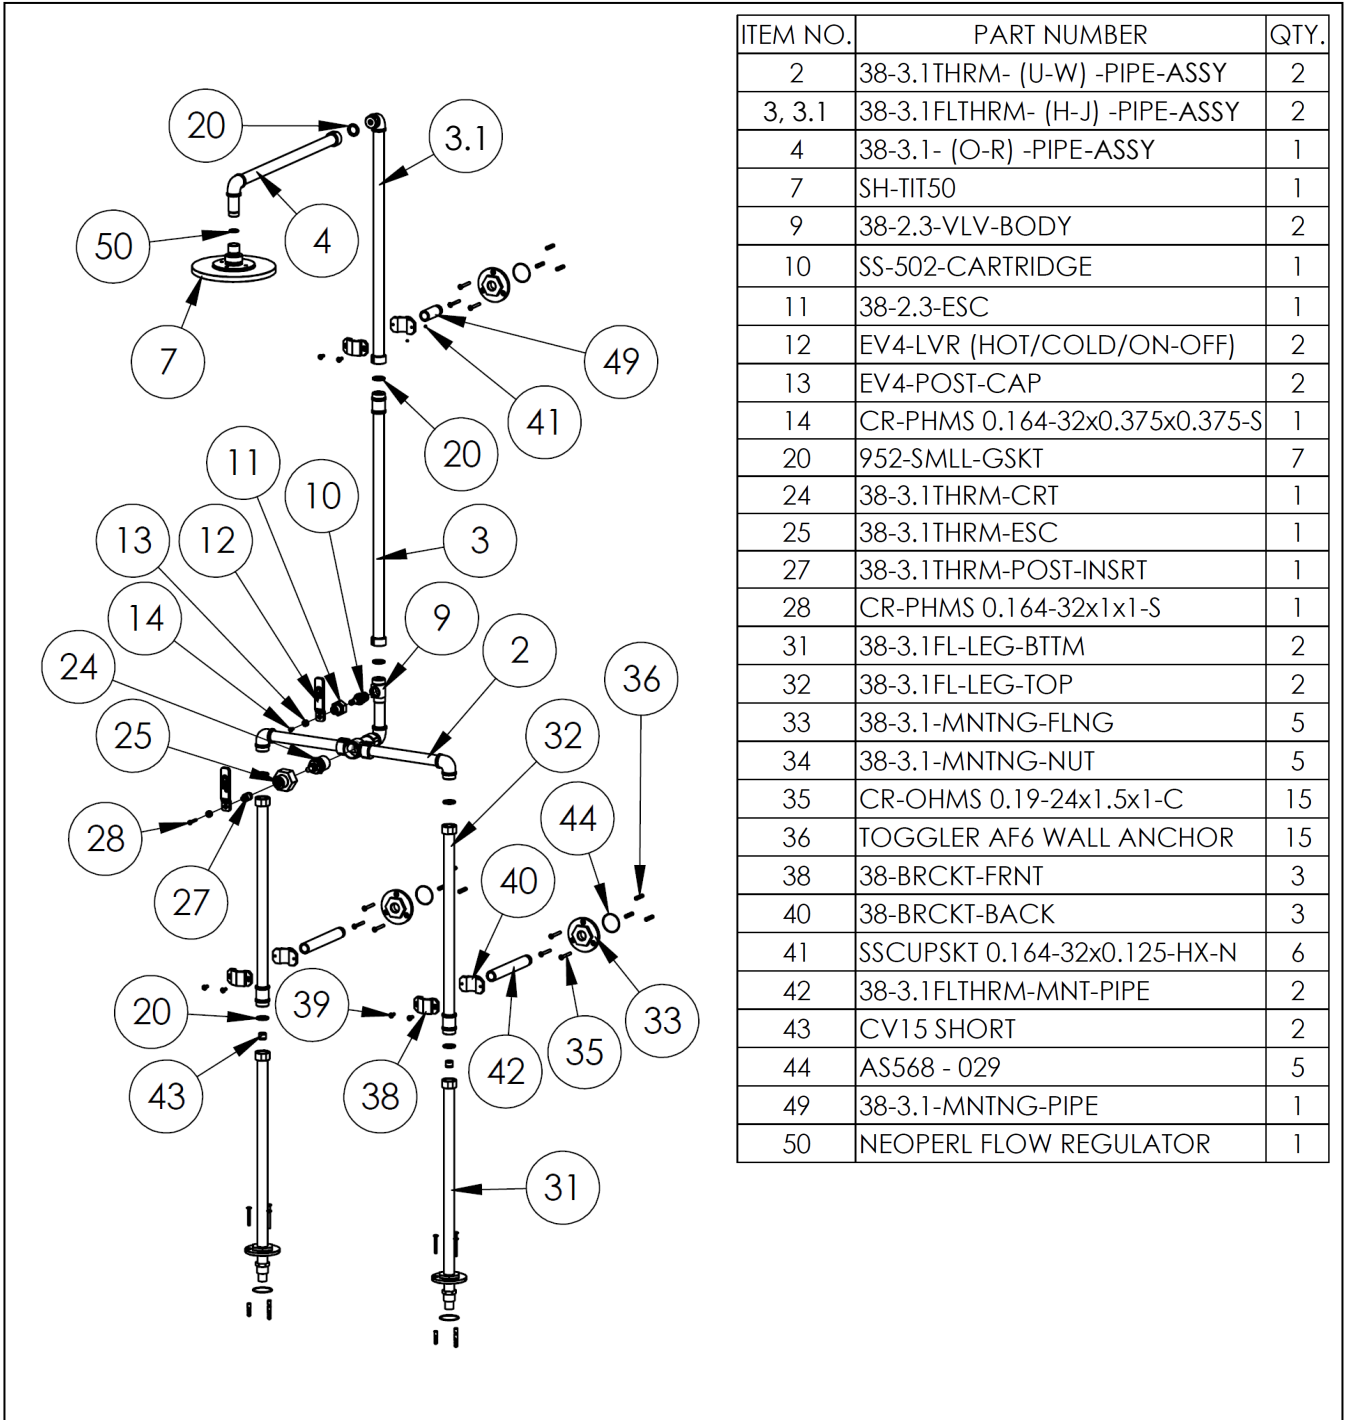

FEATURES

- Shower flow rate: 2 gpm
- Some systems may require a remote pressure balance valve
- Warranty:
 - Limited lifetime warranty (residential use)
 - One year (commercial use)
- Solid Brass Construction
- Standard finishes:
 - polished chrome
 - satin nickel
 - polished nickel
 - rustic brass

H=84"
I=90"
J=96"

O=12"
P=14"
Q=16"
R=18"

U=8"
V=12"
W=18"

IMPORTANT INSTALLATION INFORMATION

- USE TEFLON TAPE OR PIPE SEALANT FOR THREADED CONNECTIONS
- DO NOT USE PLUMBER'S PUTTY ON ANY OF THE BRASS COMPONENTS
This will cause the finish to tarnish and void the warranty. A non-corrosive Alkoxy Silicone is recommended.
- DURING SWEATING OF LINES DO NOT OVERHEAT CASTING
Overheating may cause damage to internal mechanism
- COPPER ADAPTORS MAY BE REQUIRED TO COMPLETE YOUR INSTALLATION