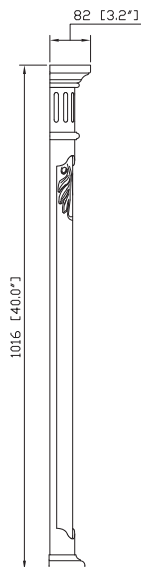

Avanity

PROVENCE-M36-AC

Features

- Solid poplar wood frame
- Beveled mirror
- Hand crafted details
- Mirror hangs vertically
- Wood cleat for easy hanging and leveling

Colors / Finishes

- Antique Cherry

Nominal Dimension

- 36W x 3.2D x 40H inches

Components

Vanity

PROVENCE-V36-AC

PROVENCE-V48-AC

Product Diagrams

Front

Back

Side

Top