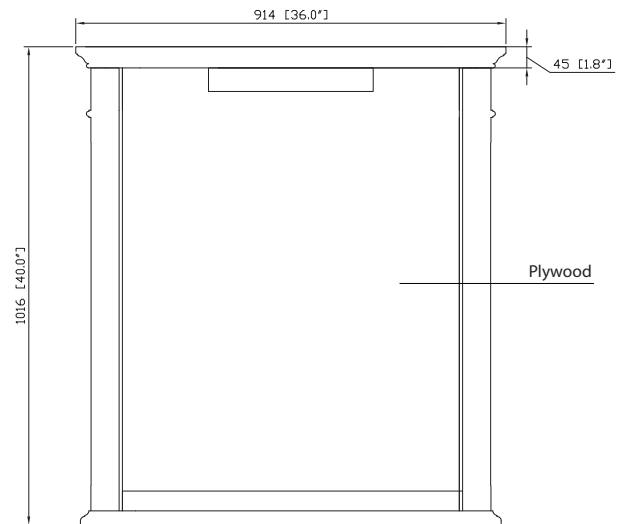

Avanity

PROVENCE-M36-AC

Features

- Solid poplar wood frame
- Beveled mirror
- Hand crafted details
- Mirror hangs vertically
- Wood cleat for easy hanging and leveling

Colors / Finishes

- Antique Cherry

Nominal Dimension

- 36W x 3.2D x 40H inches

Components

Vanity

PROVENCE-V36-AC

PROVENCE-V48-AC

Product Diagrams

Front

Back

Side

Top