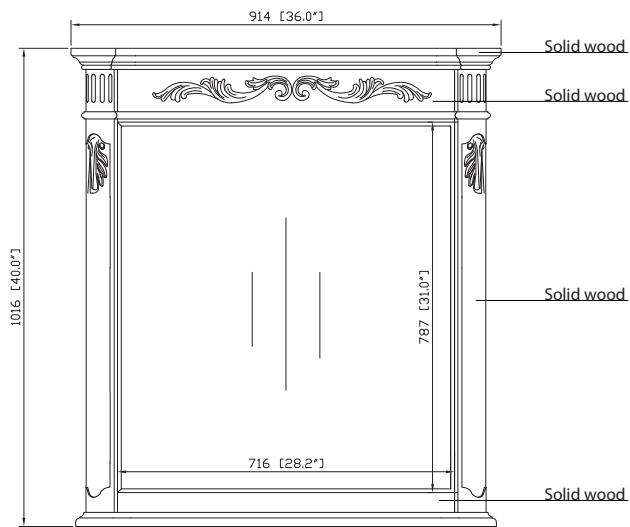

Avanity

PROVENCE-M36-AC

Features

- Solid poplar wood frame
- Beveled mirror
- Hand crafted details
- Mirror hangs vertically
- Wood cleat for easy hanging and leveling

Colors / Finishes

- Antique Cherry

Nominal Dimension

- 36W x 3.2D x 40H inches

Components

Vanity

PROVENCE-V36-AC

PROVENCE-V48-AC

Product Diagrams

Front

Back

Side

Top