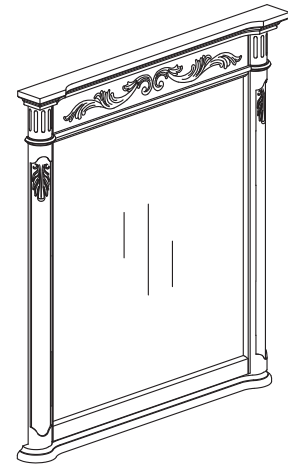

Avanity

PROVENCE-M36-AC

Features

- Solid poplar wood frame
- Beveled mirror
- Hand crafted details
- Mirror hangs vertically
- Wood cleat for easy hanging and leveling

Colors / Finishes

- Antique Cherry

Nominal Dimension

- 36W x 3.2D x 40H inches

Components

Vanity

PROVENCE-V36-AC

PROVENCE-V48-AC

Product Diagrams

Front

Back

Side

Top