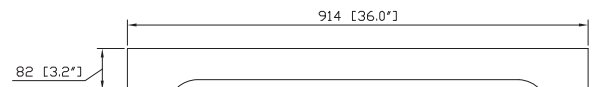

- 36W x 3.2D x 40H inches

Components

Vanity

PROVENCE-V36-AC

PROVENCE-V48-AC

Product Diagrams

Front

Back

Side

Top