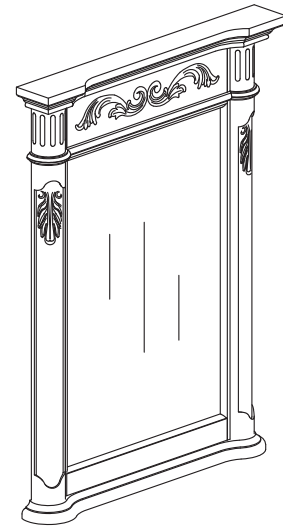

## Features

- Solid poplar wood frame
- Beveled mirror
- Hand crafted details
- Mirror hangs vertically
- Wood cleat for easy hanging and leveling

## Nominal Dimension

- 24W x 3.2D x 33H inches