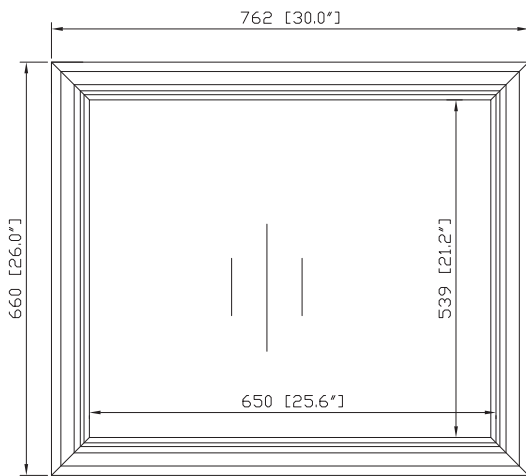

Avanity

MILANO-M30-BK

Features

- Solid poplar wood frame
- Beveled mirror
- Mirror hangs vertically and horizontally
- Wood cleat for easy hanging and leveling

Colors / Finishes

- Black

Nominal Dimension

- 30W x 1.3D x 26H inches

Components

Vanity | MILANO-V30-BK

Product Diagrams

Front

Back

Side

Top