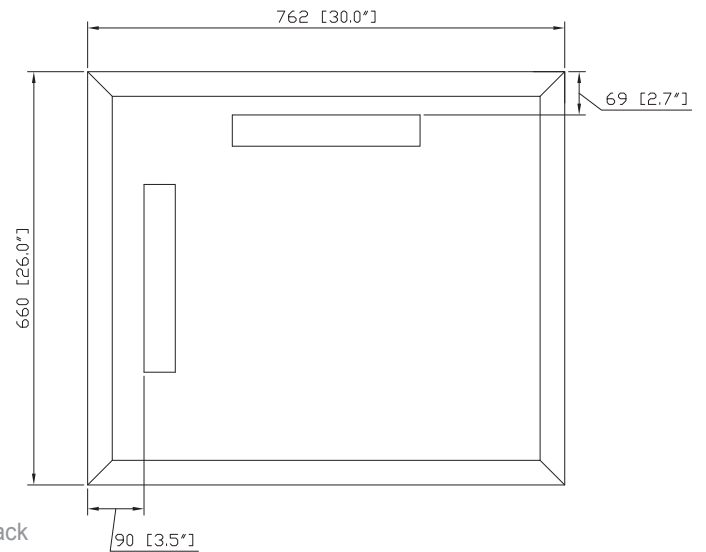

Avanity

MILANO-M30-BK

Features

- Solid poplar wood frame
- Beveled mirror
- Mirror hangs vertically and horizontally
- Wood cleat for easy hanging and leveling

Colors / Finishes

- Black

Nominal Dimension

- 30W x 1.3D x 26H inches

Components

Vanity | MILANO-V30-BK

Product Diagrams

Front

Back

Side

Top