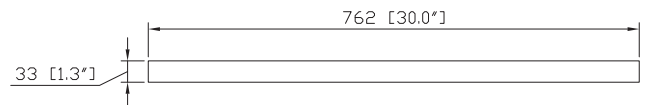

Avanity

MILANO-M30-BK

Features

- Solid poplar wood frame
- Beveled mirror
- Mirror hangs vertically and horizontally
- Wood cleat for easy hanging and leveling

Colors / Finishes

- Black

Nominal Dimension

- 30W x 1.3D x 26H inches

Components

Vanity | MILANO-V30-BK

Product Diagrams

Front

Back

Side

Top