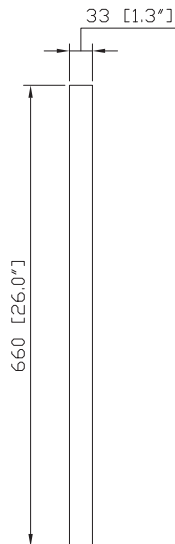

Avanity

MILANO-M30-BK

Features

- Solid poplar wood frame
- Beveled mirror
- Mirror hangs vertically and horizontally
- Wood cleat for easy hanging and leveling

Colors / Finishes

- Black

Nominal Dimension

- 30W x 1.3D x 26H inches

Components

Vanity | MILANO-V30-BK

Product Diagrams

Front

Back

Side

Top