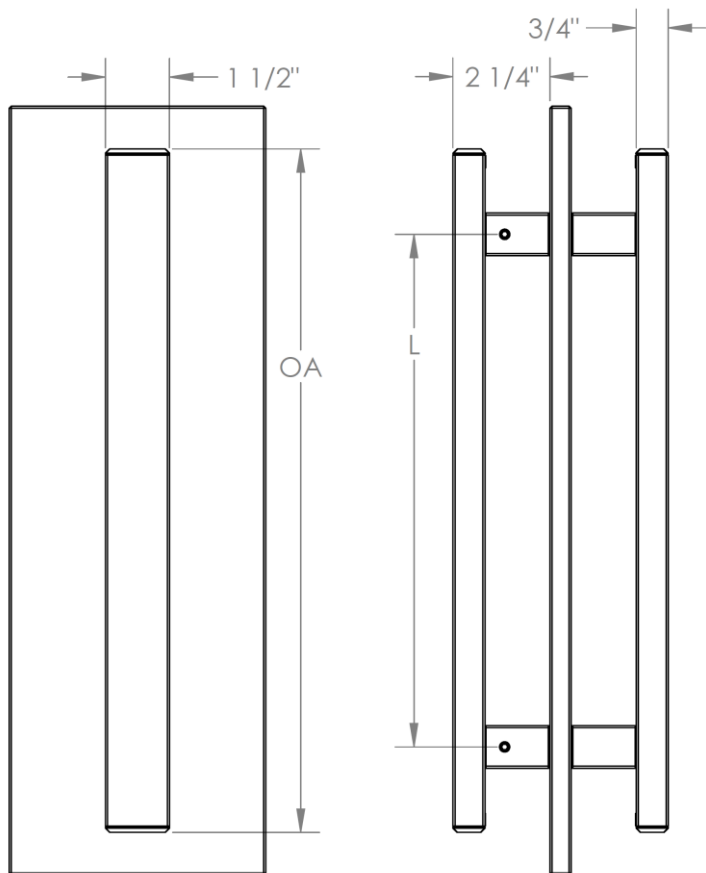

GB3-DDP

Glass Mounted Double Door Pull

For use with $\varnothing 1/2"$ Holes and $1/2"$ thick glass.

Model No.	Dimension of L	Dimension of OA
GB31-DDP	12"	16"
GB33-DDP	18"	22"
GB34-DDP	24"	28"

WATERMARK DESIGNS