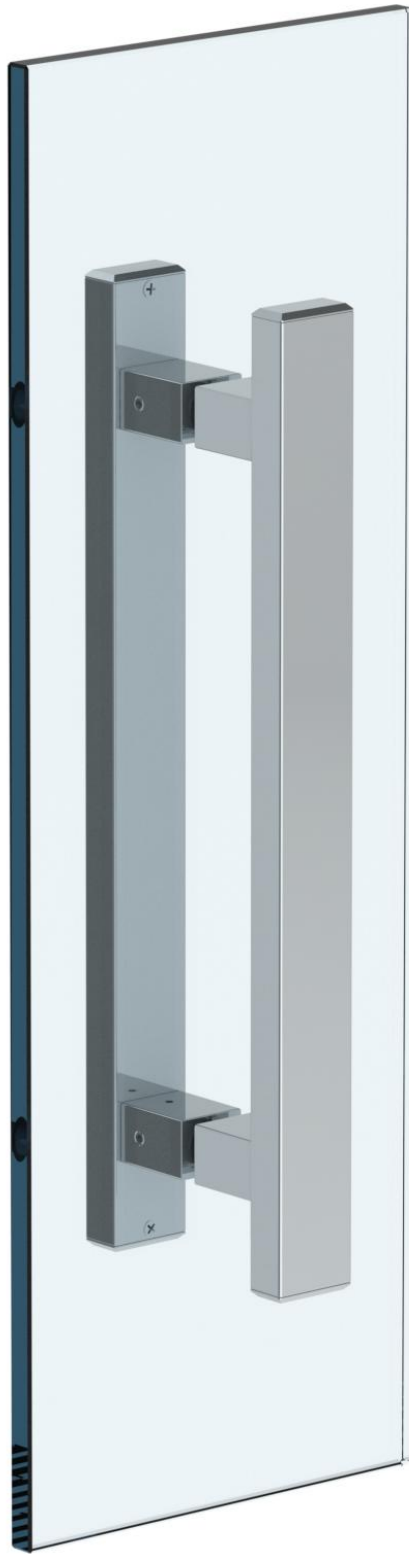

GB3-DDP

Glass Mounted Double Door Pull

For use with $\varnothing 1/2"$ Holes and $1/2"$ thick glass.

Model No.	Dimension of L	Dimension of OA
GB31-DDP	12"	16"
GB33-DDP	18"	22"
GB34-DDP	24"	28"

WATERMARK DESIGNS