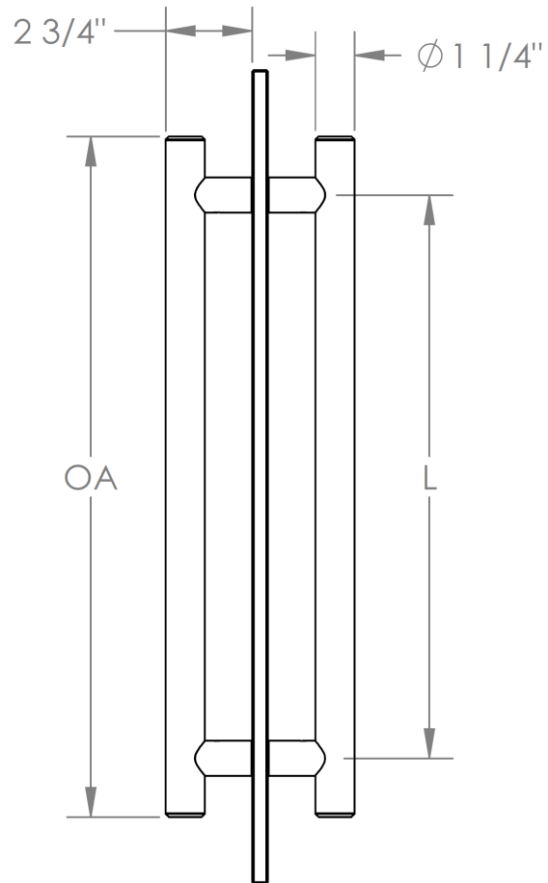

## GB2\_-DDP

Glass Mounted Double Door Pull

For use with  $\text{Ø}1/2''$  Holes and  $1/2''$  thick glass.

Model No.	Dimension of L	Dimension of OA
GB21-DDP	12"	15 3/4"
GB23-DDP	18"	21 3/4"
GB24-DDP	24"	27 3/4"