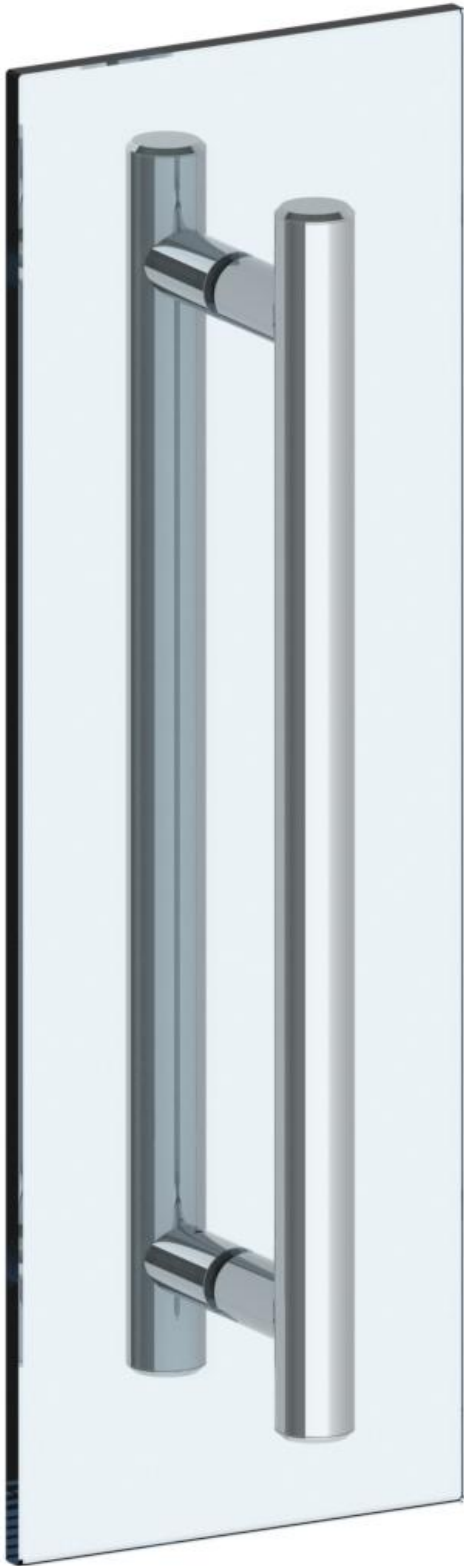

## GB2\_-DDP

Glass Mounted Double Door Pull

For use with  $\text{Ø}1/2''$  Holes and  $1/2''$  thick glass.

Model No.	Dimension of L	Dimension of OA
GB21-DDP	12"	15 3/4"
GB23-DDP	18"	21 3/4"
GB24-DDP	24"	27 3/4"