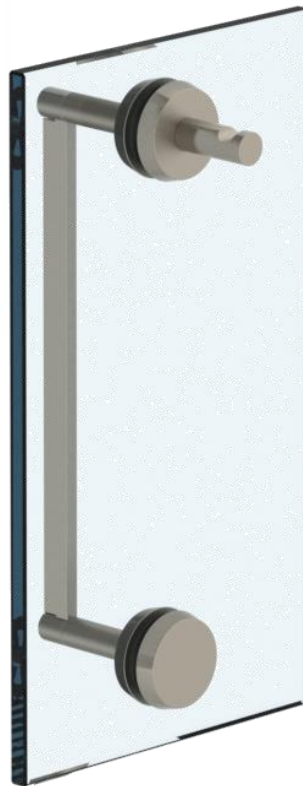

**37-0.1-\_\_SDP**

Glass Mounted Door Pull with Knob  
For use with 1/2" thick glass with Ø1/2" Holes

| Model No.    | Dimension of L |
|--------------|----------------|
| 37-0.1-6SDP  | 6"             |
| 37-0.1-12SDP | 12"            |
| 37-0.1-18SDP | 18"            |
| 37-0.1A-SDP  | 24"            |