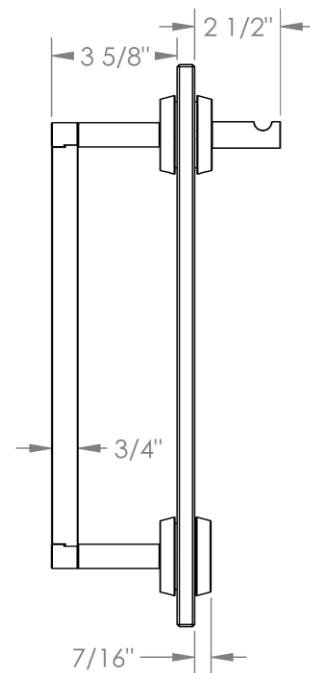

**37-0.1-\_\_SDP**

Glass Mounted Door Pull with Knob  
For use with 1/2" thick glass with Ø1/2" Holes

| Model No.    | Dimension of L |
|--------------|----------------|
| 37-0.1-6SDP  | 6"             |
| 37-0.1-12SDP | 12"            |
| 37-0.1-18SDP | 18"            |
| 37-0.1A-SDP  | 24"            |