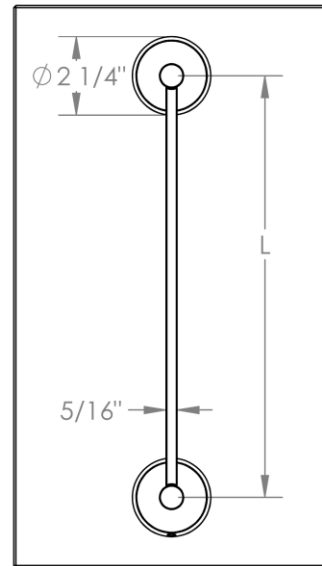

**37-0.1-\_\_SDP**

Glass Mounted Door Pull with Knob  
For use with 1/2" thick glass with Ø1/2" Holes

| Model No.    | Dimension of L |
|--------------|----------------|
| 37-0.1-6SDP  | 6"             |
| 37-0.1-12SDP | 12"            |
| 37-0.1-18SDP | 18"            |
| 37-0.1A-SDP  | 24"            |